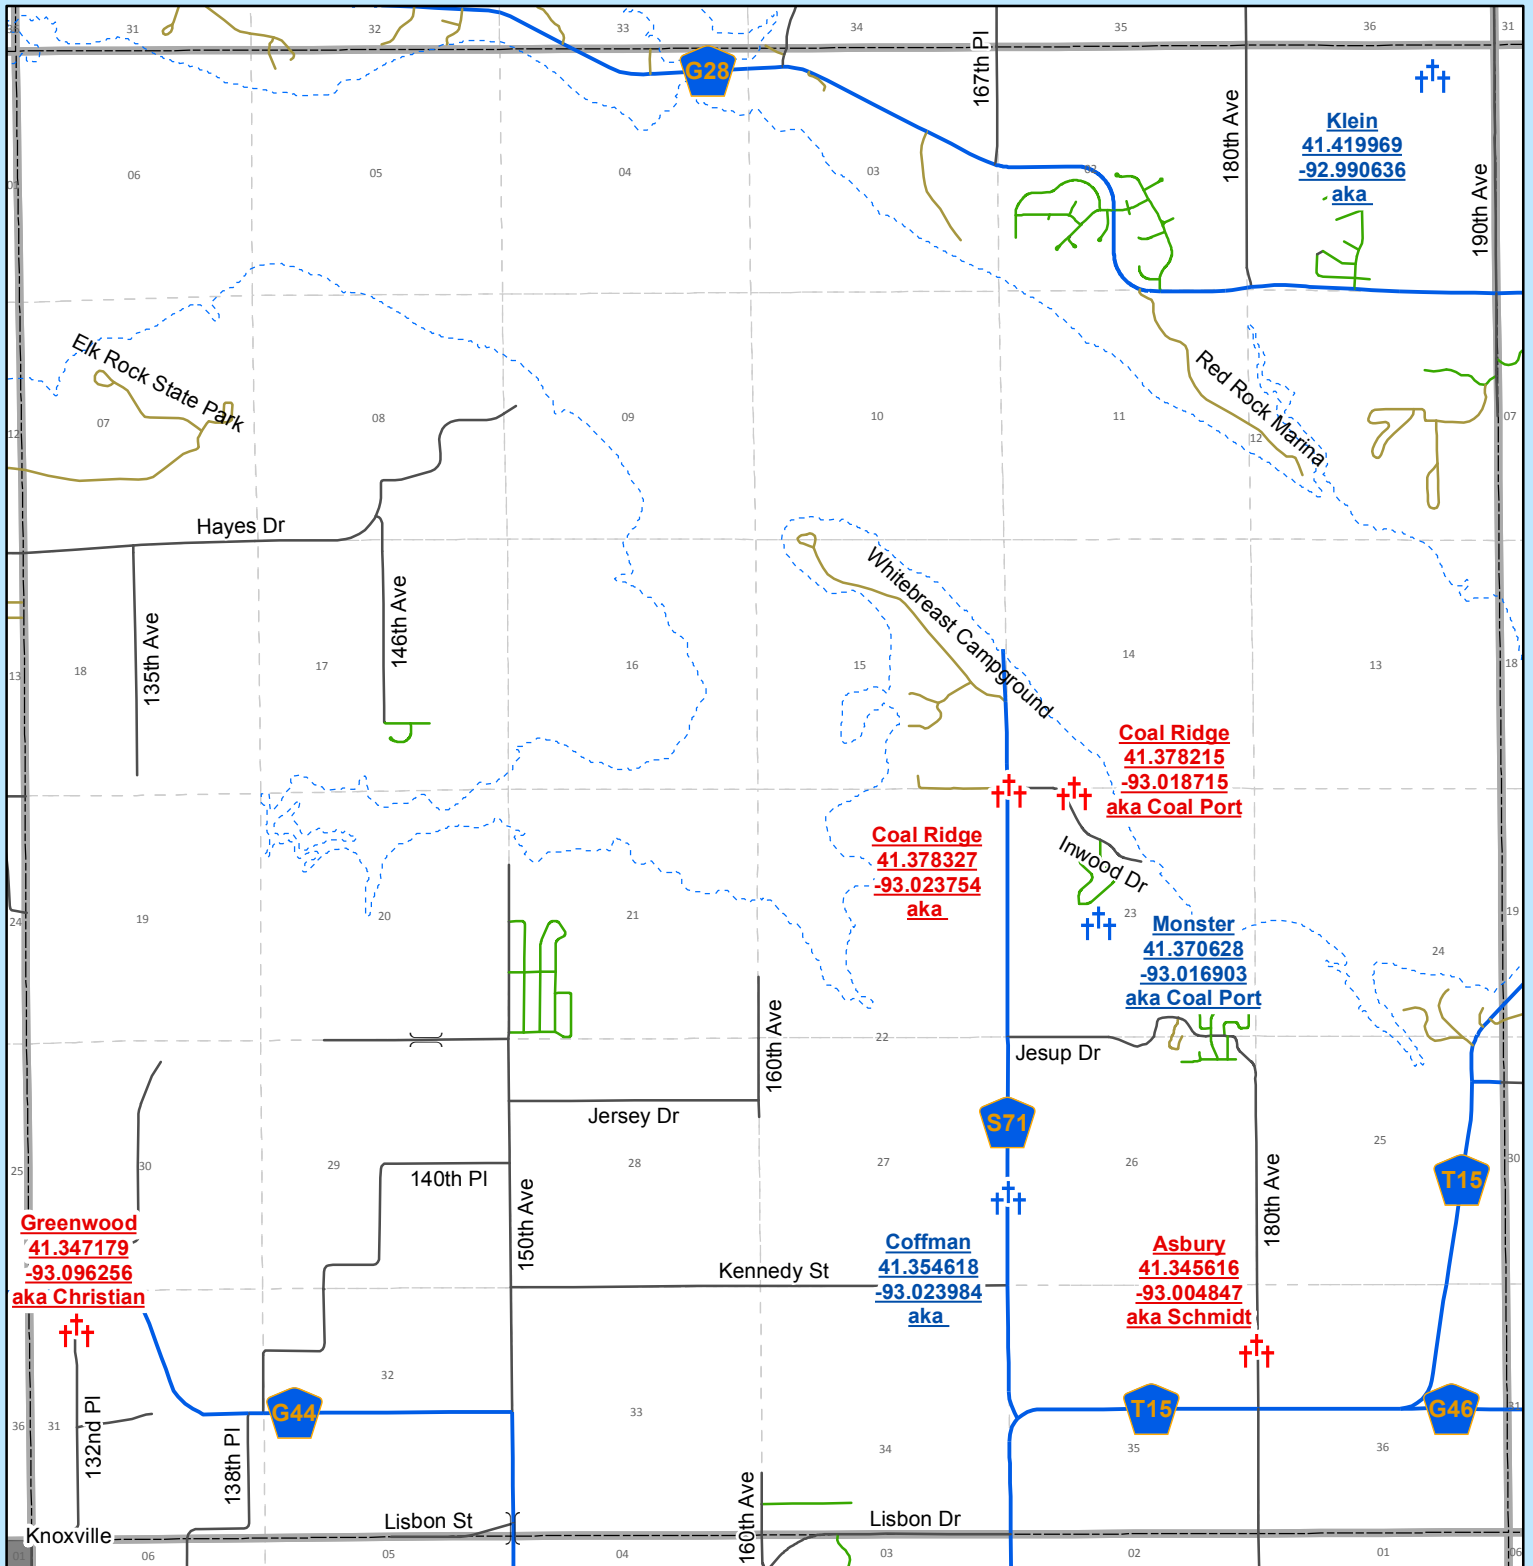

# Marion County, Iowa

Township 76 - Range 19  
Knoxville-Summit Townships

- Active Cemetery
- Pioneer Cemetery
- Unknown

Cemetery maps provided with the assistance of the Marion County Pioneer Cemetery Commission.

- Bridges
- State Highways
- County Highways
- Township Roads
- Dirt Roads
- Private and Unnamed Roads
- Survey Townships
- Incorporated Cities
- Villages

Marion County GIS/Web Department  
William M. Butrey, Coordinator  
641.828.2153  
wbutrey@marion.iowa.us

Date: 5/15/2012

Name: GIS\_Cemeteries\_8x11P\_v10