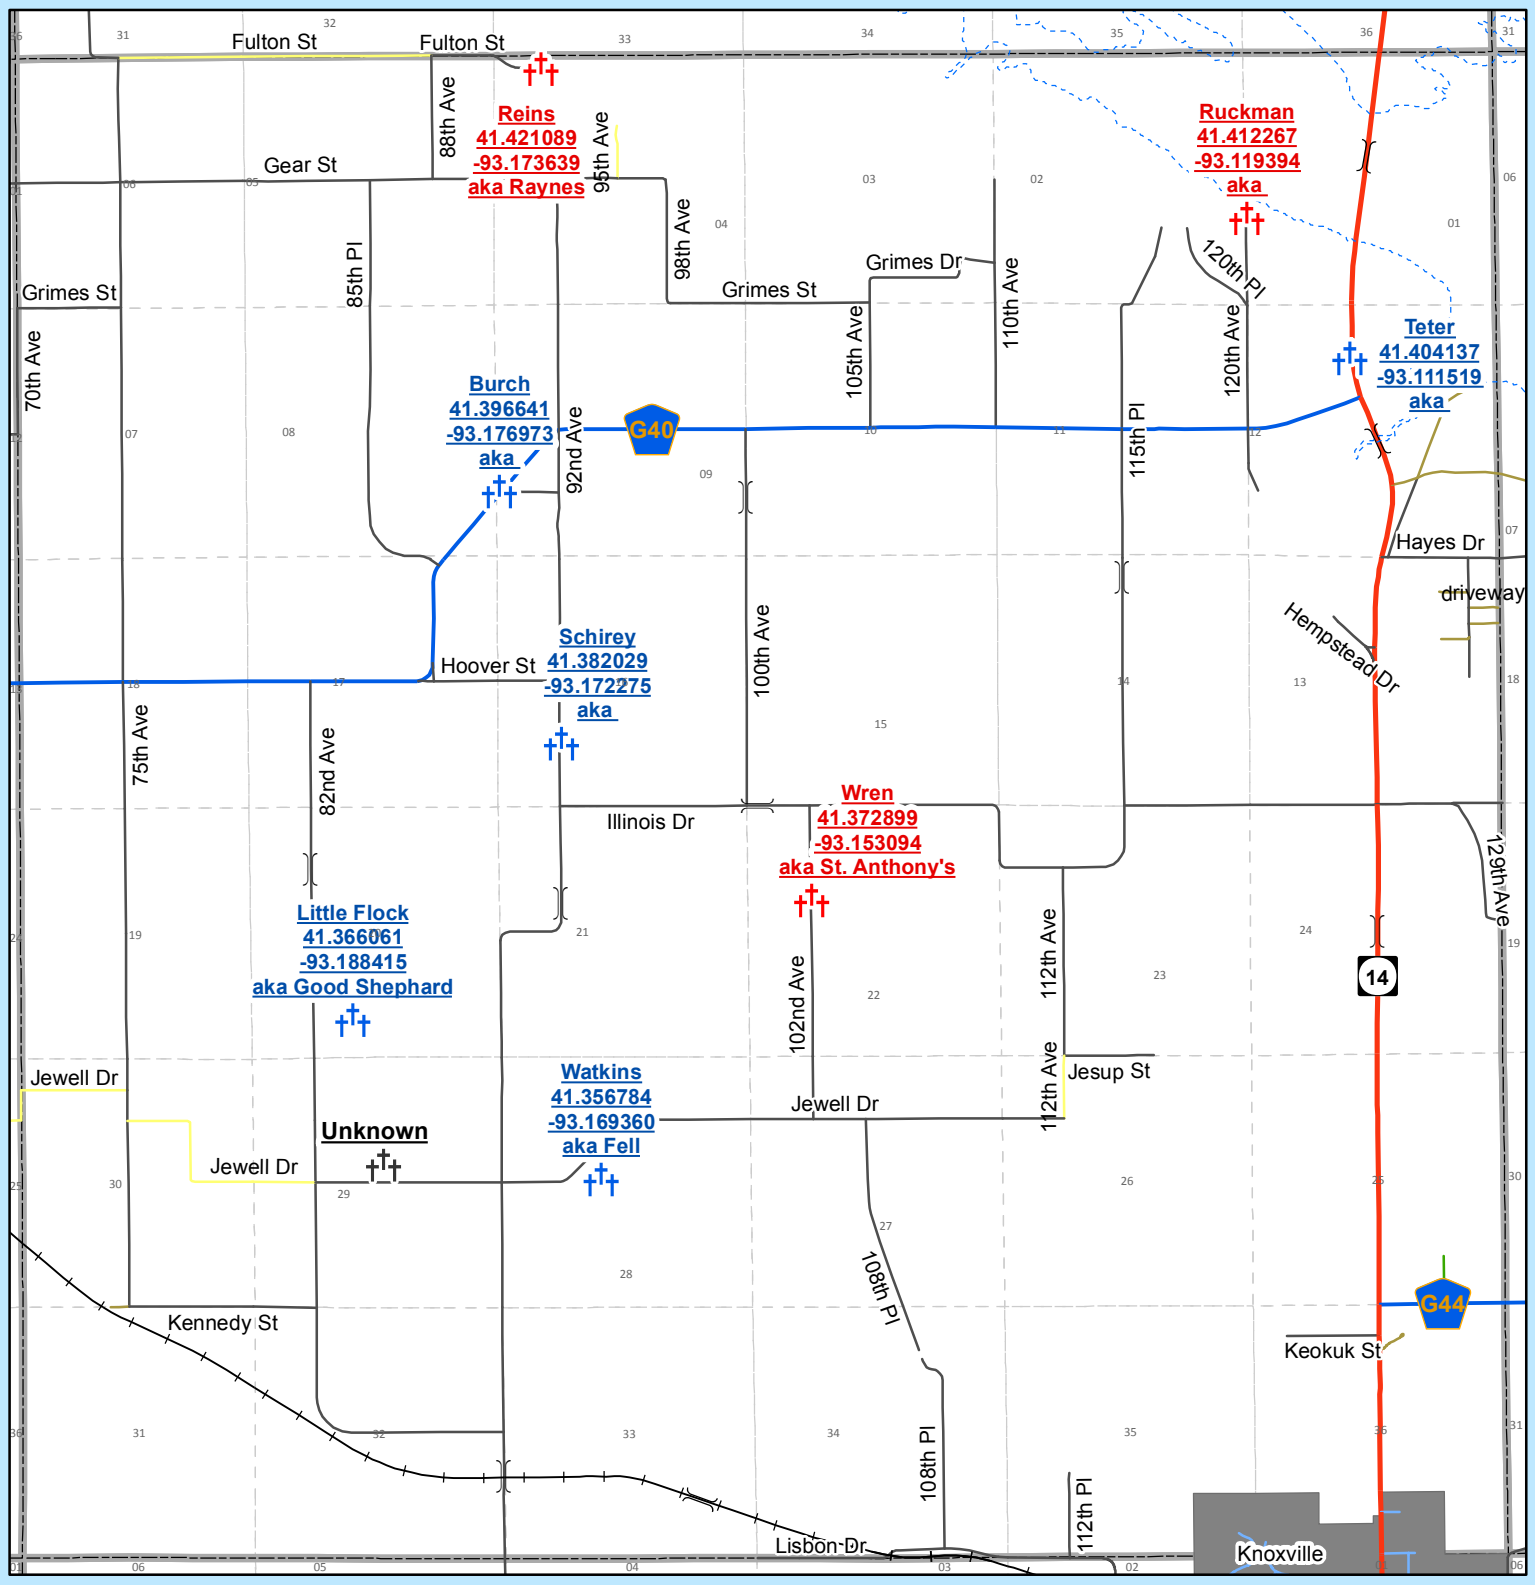

| | | | |
|---------|---------|---------|---------|
| 77 - 21 | 77 - 20 | 77 - 19 | 77 - 18 |
| 76 - 21 | 76 - 20 | 76 - 19 | 76 - 18 |
| 75 - 21 | 75 - 20 | 75 - 19 | 75 - 18 |
| 74 - 21 | 74 - 20 | 74 - 19 | 74 - 18 |

Marion County, Iowa

Township 76 - Range 20
Union-Knoxville Townships

- Active Cemetery
- Pioneer Cemetery
- Unknown

Cemetery maps provided with the assistance of the Marion County Pioneer Cemetery Commission.

Date: 5/15/2012

Name: GIS_Cemeteries_8x11P_v10