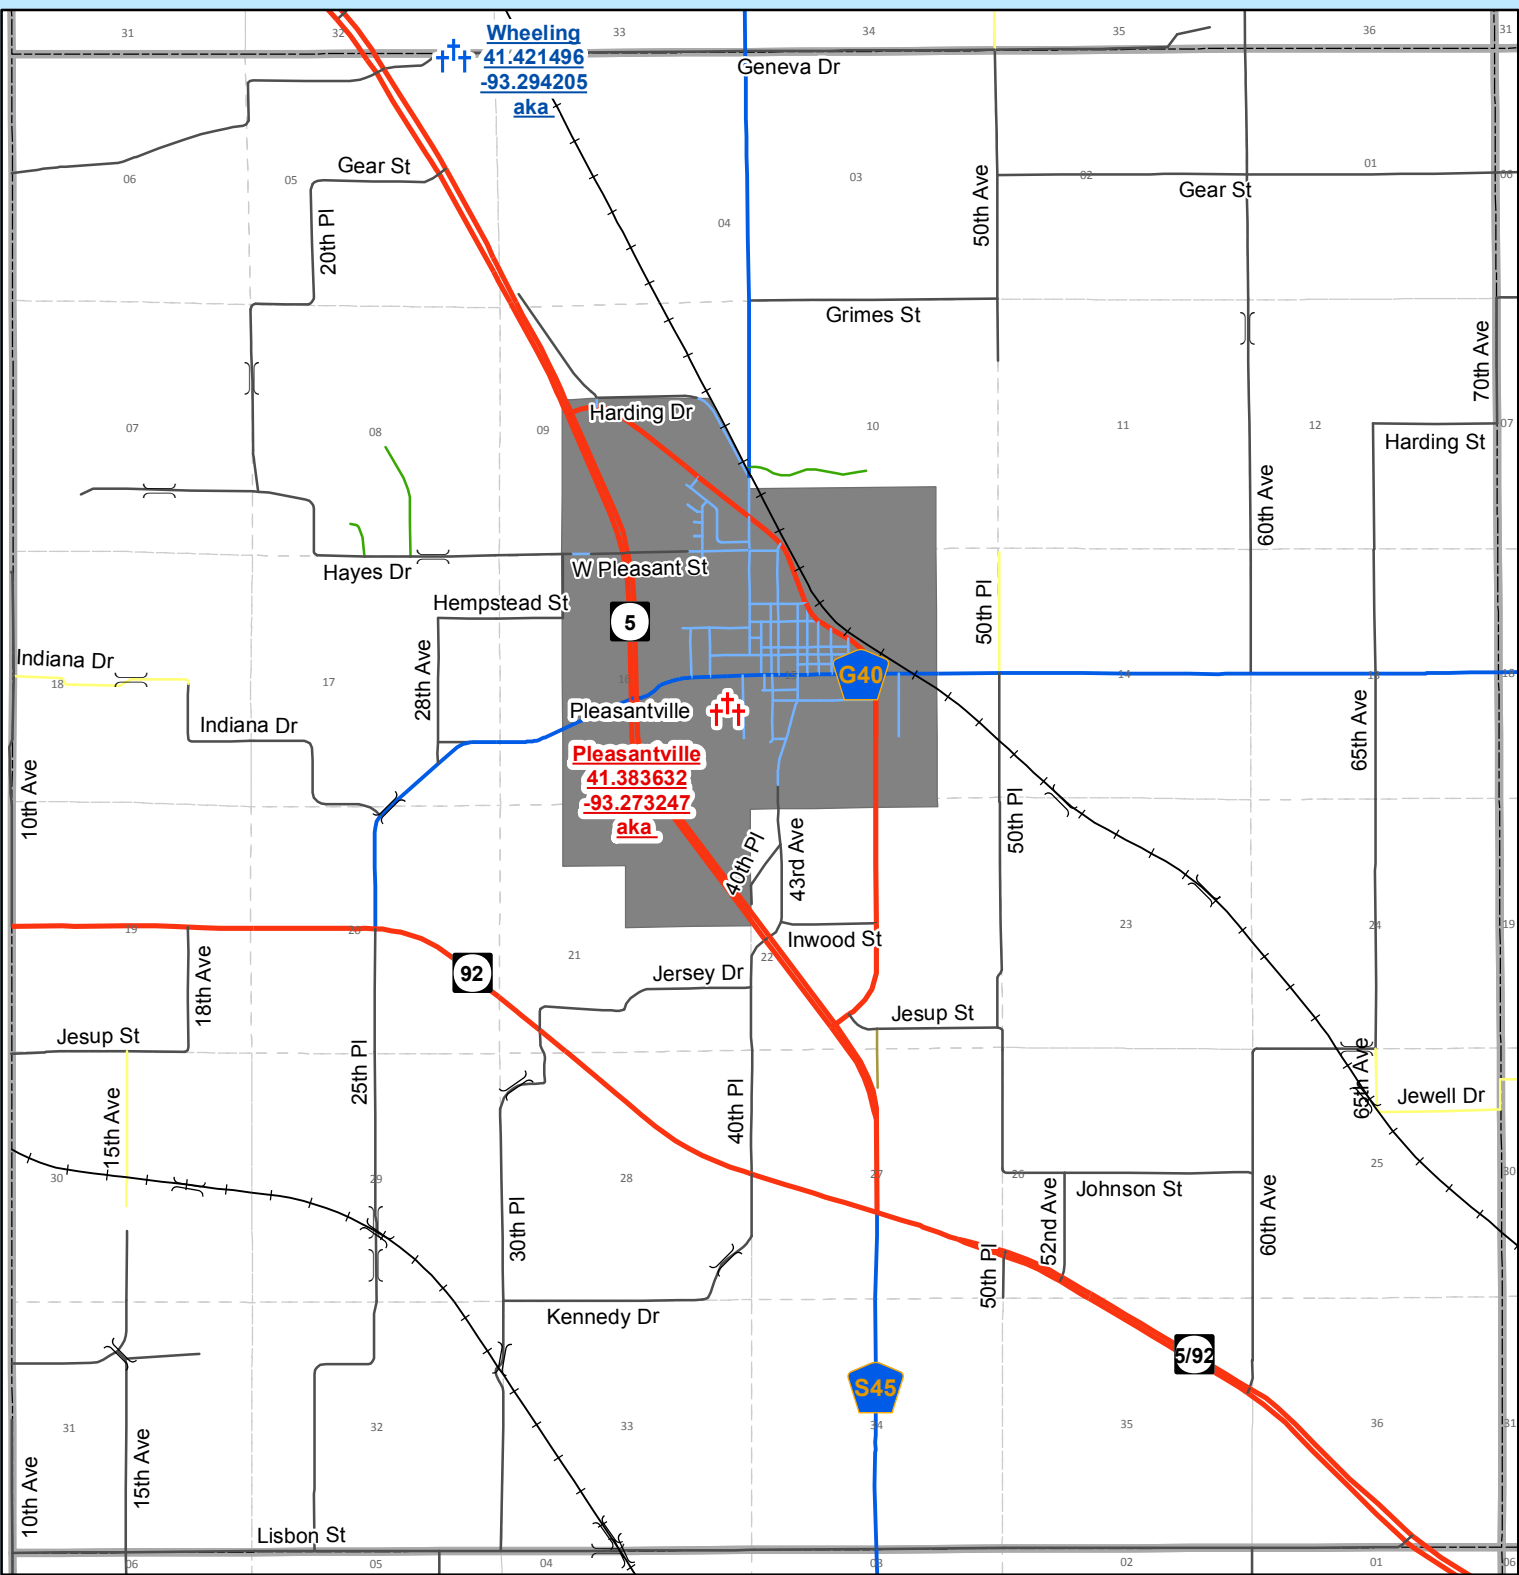

77 - 21	77 - 20	77 - 19	77 - 18
76 - 21	76 - 20	76 - 19	76 - 18
75 - 21	75 - 20	75 - 19	75 - 18
74 - 21	74 - 20	74 - 19	74 - 18

Marion County, Iowa

Township 76 - Range 21 Pleasant Grove Township

- Active Cemetery
- Pioneer Cemetery
- Unknown

- Bridges
- State Highways
- County Highways
- Township Roads
- Dirt Roads
- Private and Unnamed Roads
- Survey Townships
- Incorporated Cities
- Villages

Marion County GIS/Web Department
 William M. Butrey, Director
 641.828.2153
 wbutrey@o.m.r.i.a.i.us

Date: 5/15/2012

Name: GIS_Cemeteries_8x11P_v10