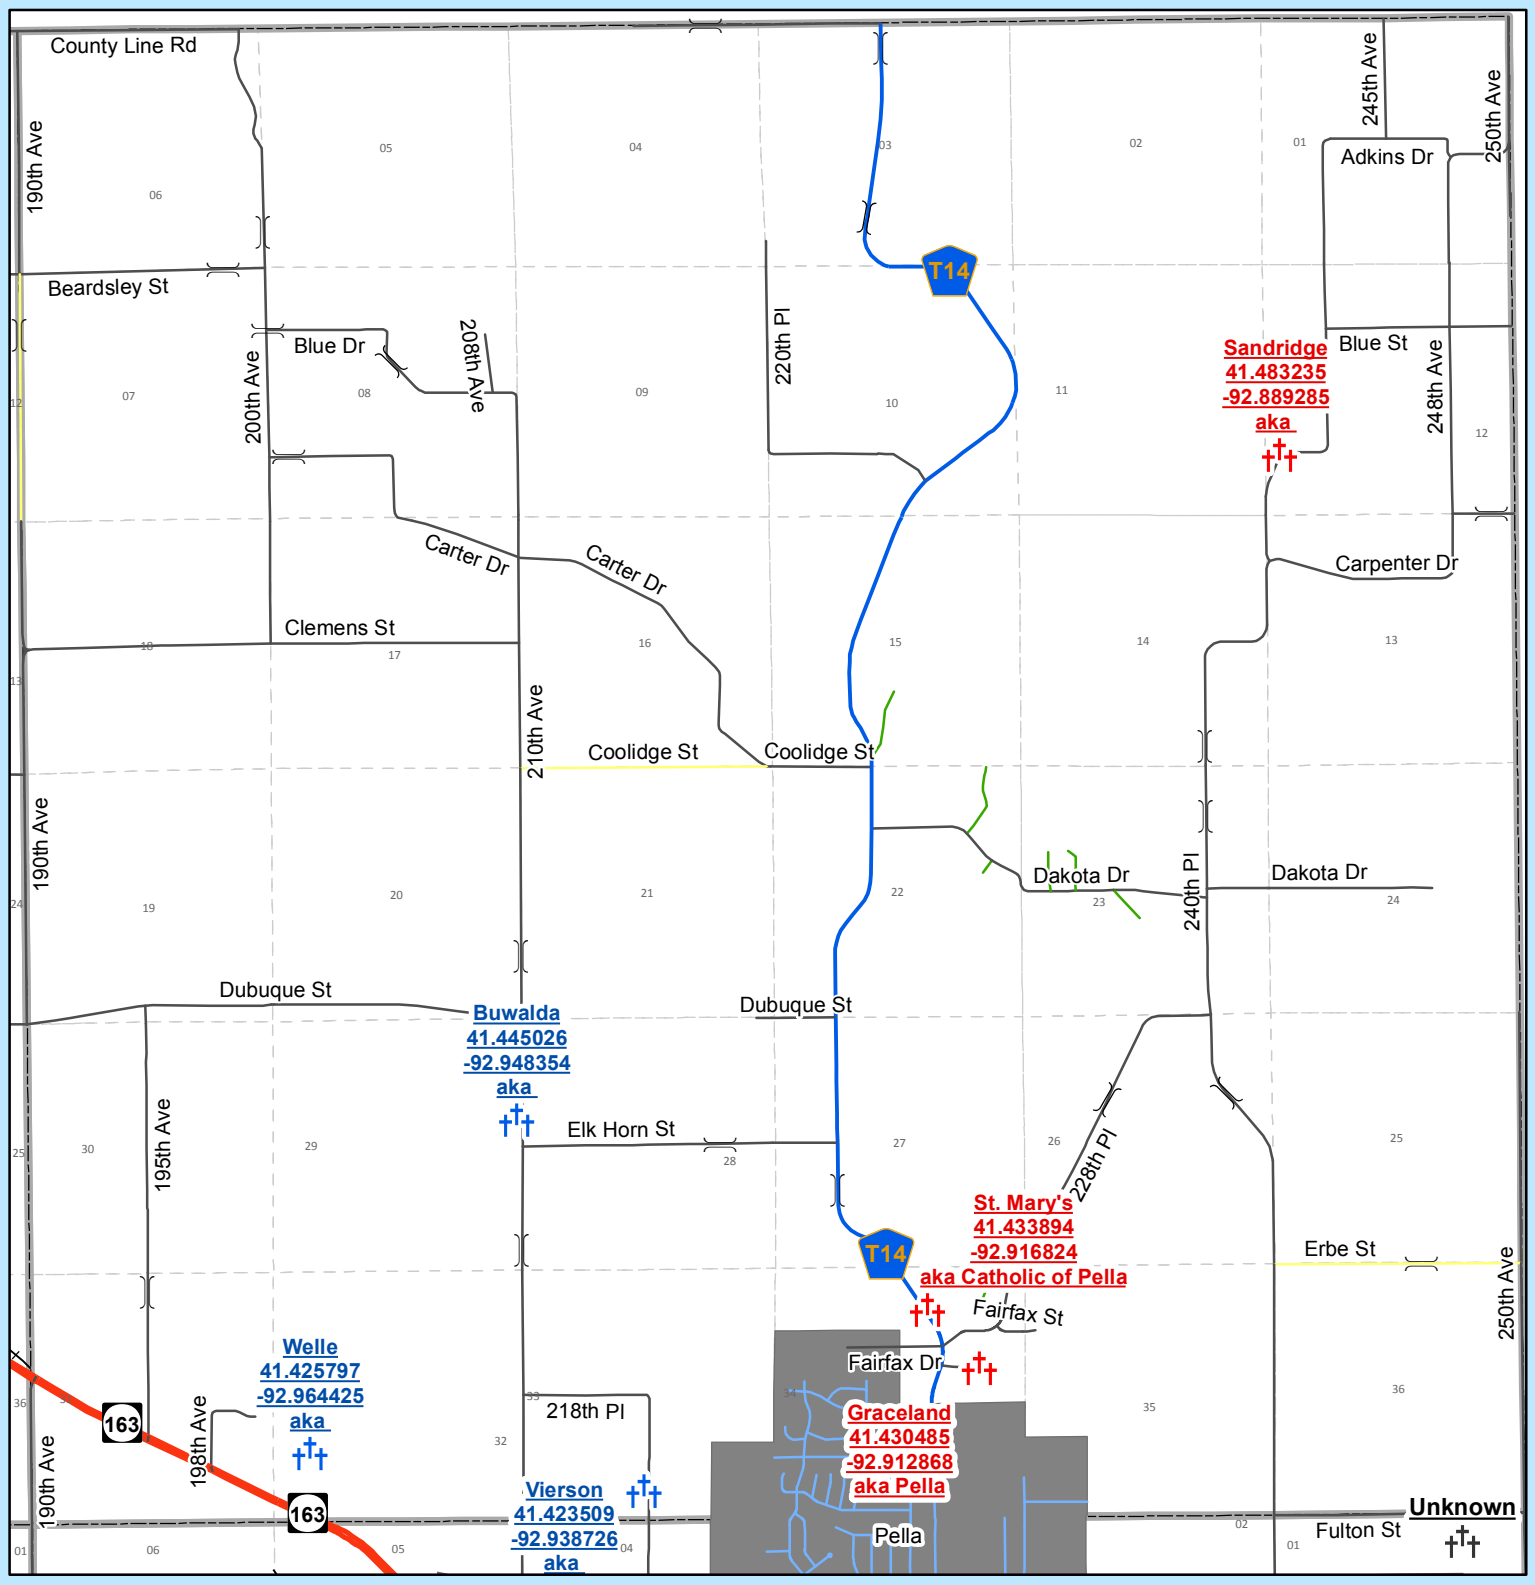

77 - 21	77 - 20	77 - 19	77 - 18
76 - 21	76 - 20	76 - 19	76 - 18
75 - 21	75 - 20	75 - 19	75 - 18
74 - 21	74 - 20	74 - 19	74 - 18

# Marion County, Iowa

Township 77 - Range 18  
Lake Prairie Township

- Active Cemetery
- Pioneer Cemetery
- Unknown

Cemetery maps provided with the assistance of the Marion County Pioneer Cemetery Commission.

Date: 5/15/2012

Name: GIS\_Cemeteries\_8x11P\_v10