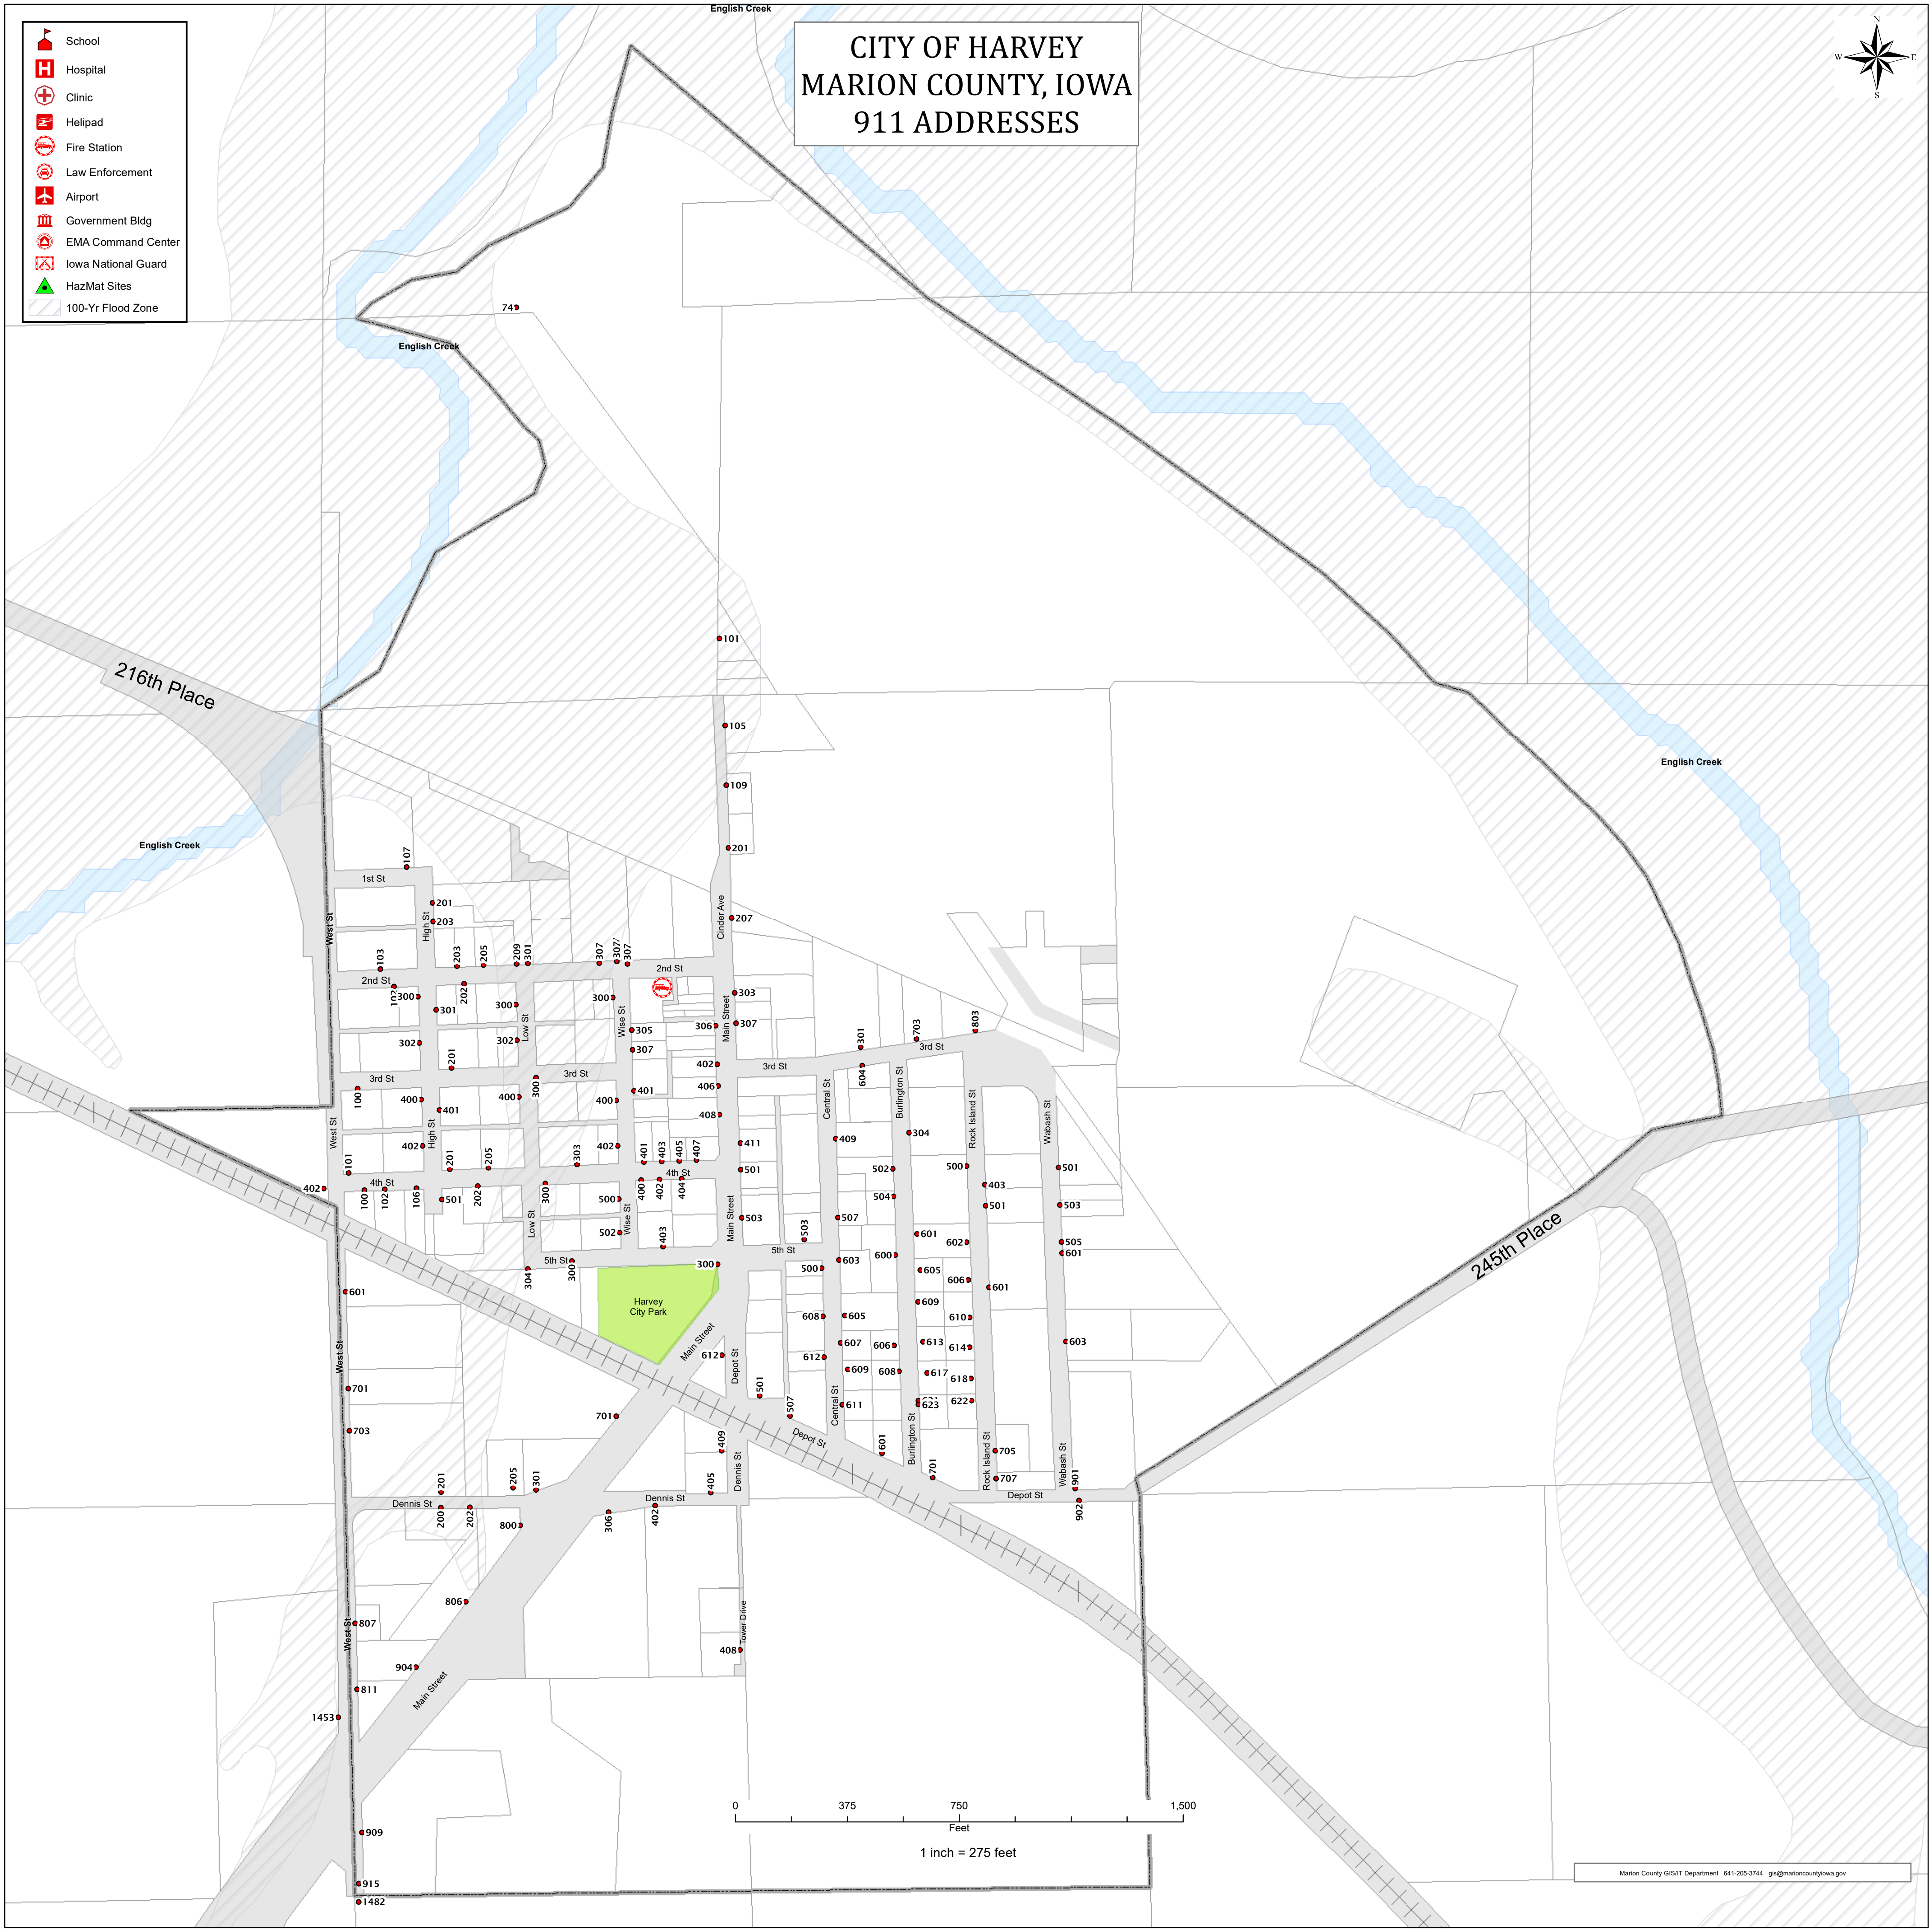

-  School
-  Hospital
-  Clinic
-  Helipad
-  Fire Station
-  Law Enforcement
-  Airport
-  Government Bldg
-  EMA Command Center
-  Iowa National Guard
-  HazMat Sites
-  100-Yr Flood Zone

CITY OF HARVEY MARION COUNTY, IOWA 911 ADDRESSES

0 375 750 1,500
Feet
1 inch = 275 feet