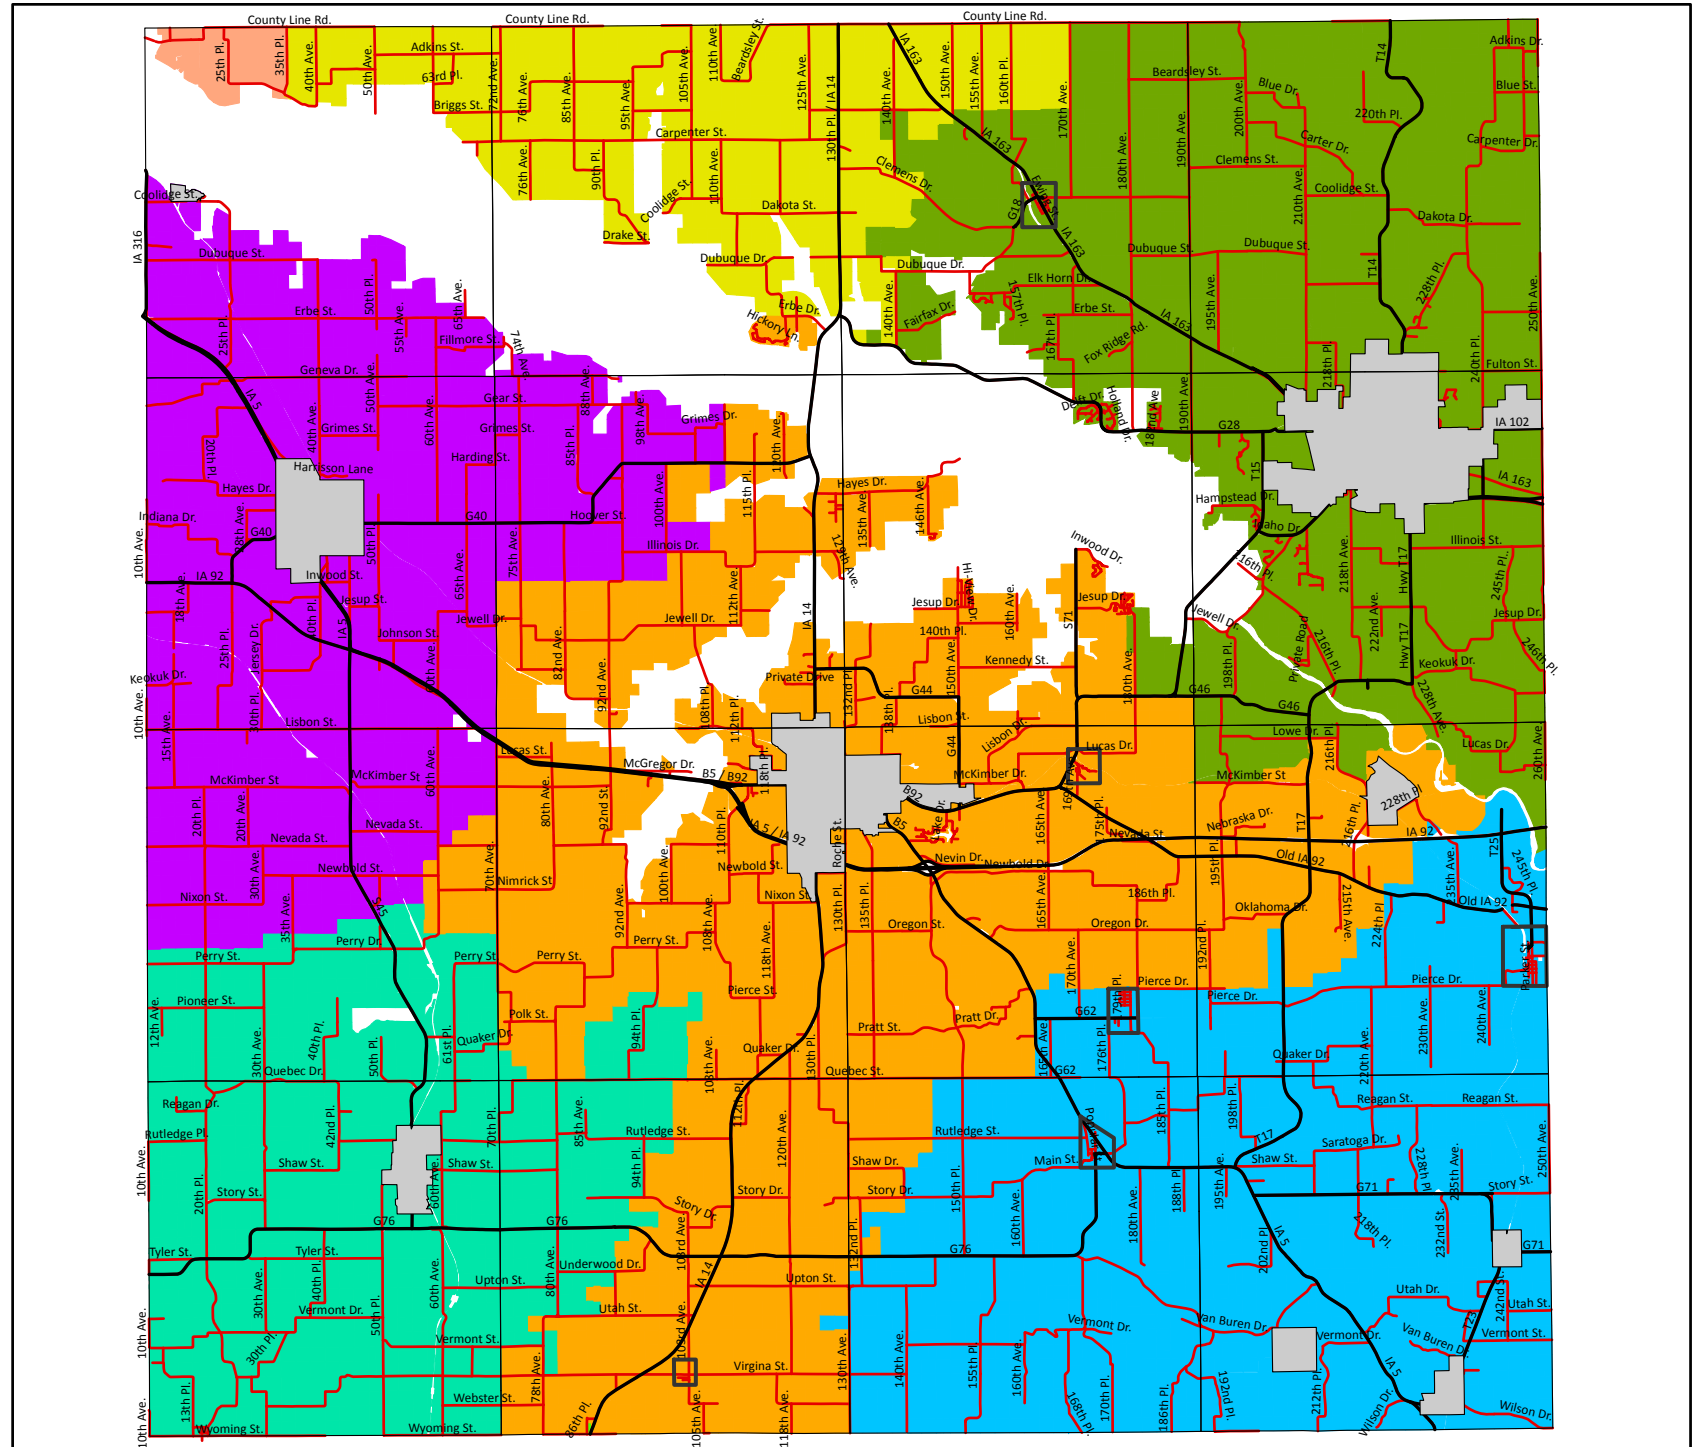

For copies of this map contact:
Marion County IT/GIS 641.828.2153
or gis@marioncountyia.org