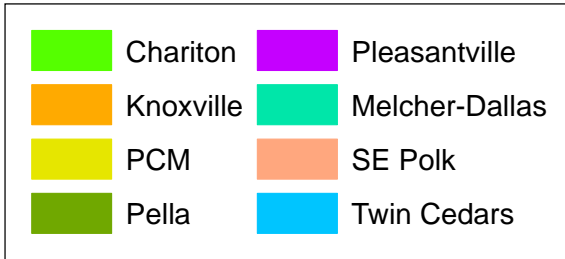

MARION COUNTY, IOWA

SCHOOL DISTRICTS AND POLL LOCATIONS

1. **CHARITON**
   City Hall, 115 S. Main St. Chariton 50049
2. **KNOXVILLE**
   School Administrative Bldg, 309 W. Main St. Knoxville 50138
3. **PCM**
   Monroe City Hall, 206 W. Sherman Monroe 50170
4. **PELLA**
   Pella Legion Hall, 829 Broadway St. Pella 50219
5. **PELLA - SUMMIT TOWNSHIP**
   Otley Reformed Church, 700 Johnston St. Otley 50214
6. **PLEASANTVILLE**
   Memorial Bldg, 101 N. Jefferson St. Pleasantville 50225
7. **MELCHER-DALLAS**
   Community Center, 112 N. Main St. Melcher 50163
8. **SE POLK**
   505 Runnells Community Center, 108 Brown St. Runnells 50237
9. **TWIN CEDARS**
   Twin Cedars School, 2204 Hwy G71 Bussey 50044

For questions about school districts and poll locations contact:
Marion County Auditor, 641.828.2217