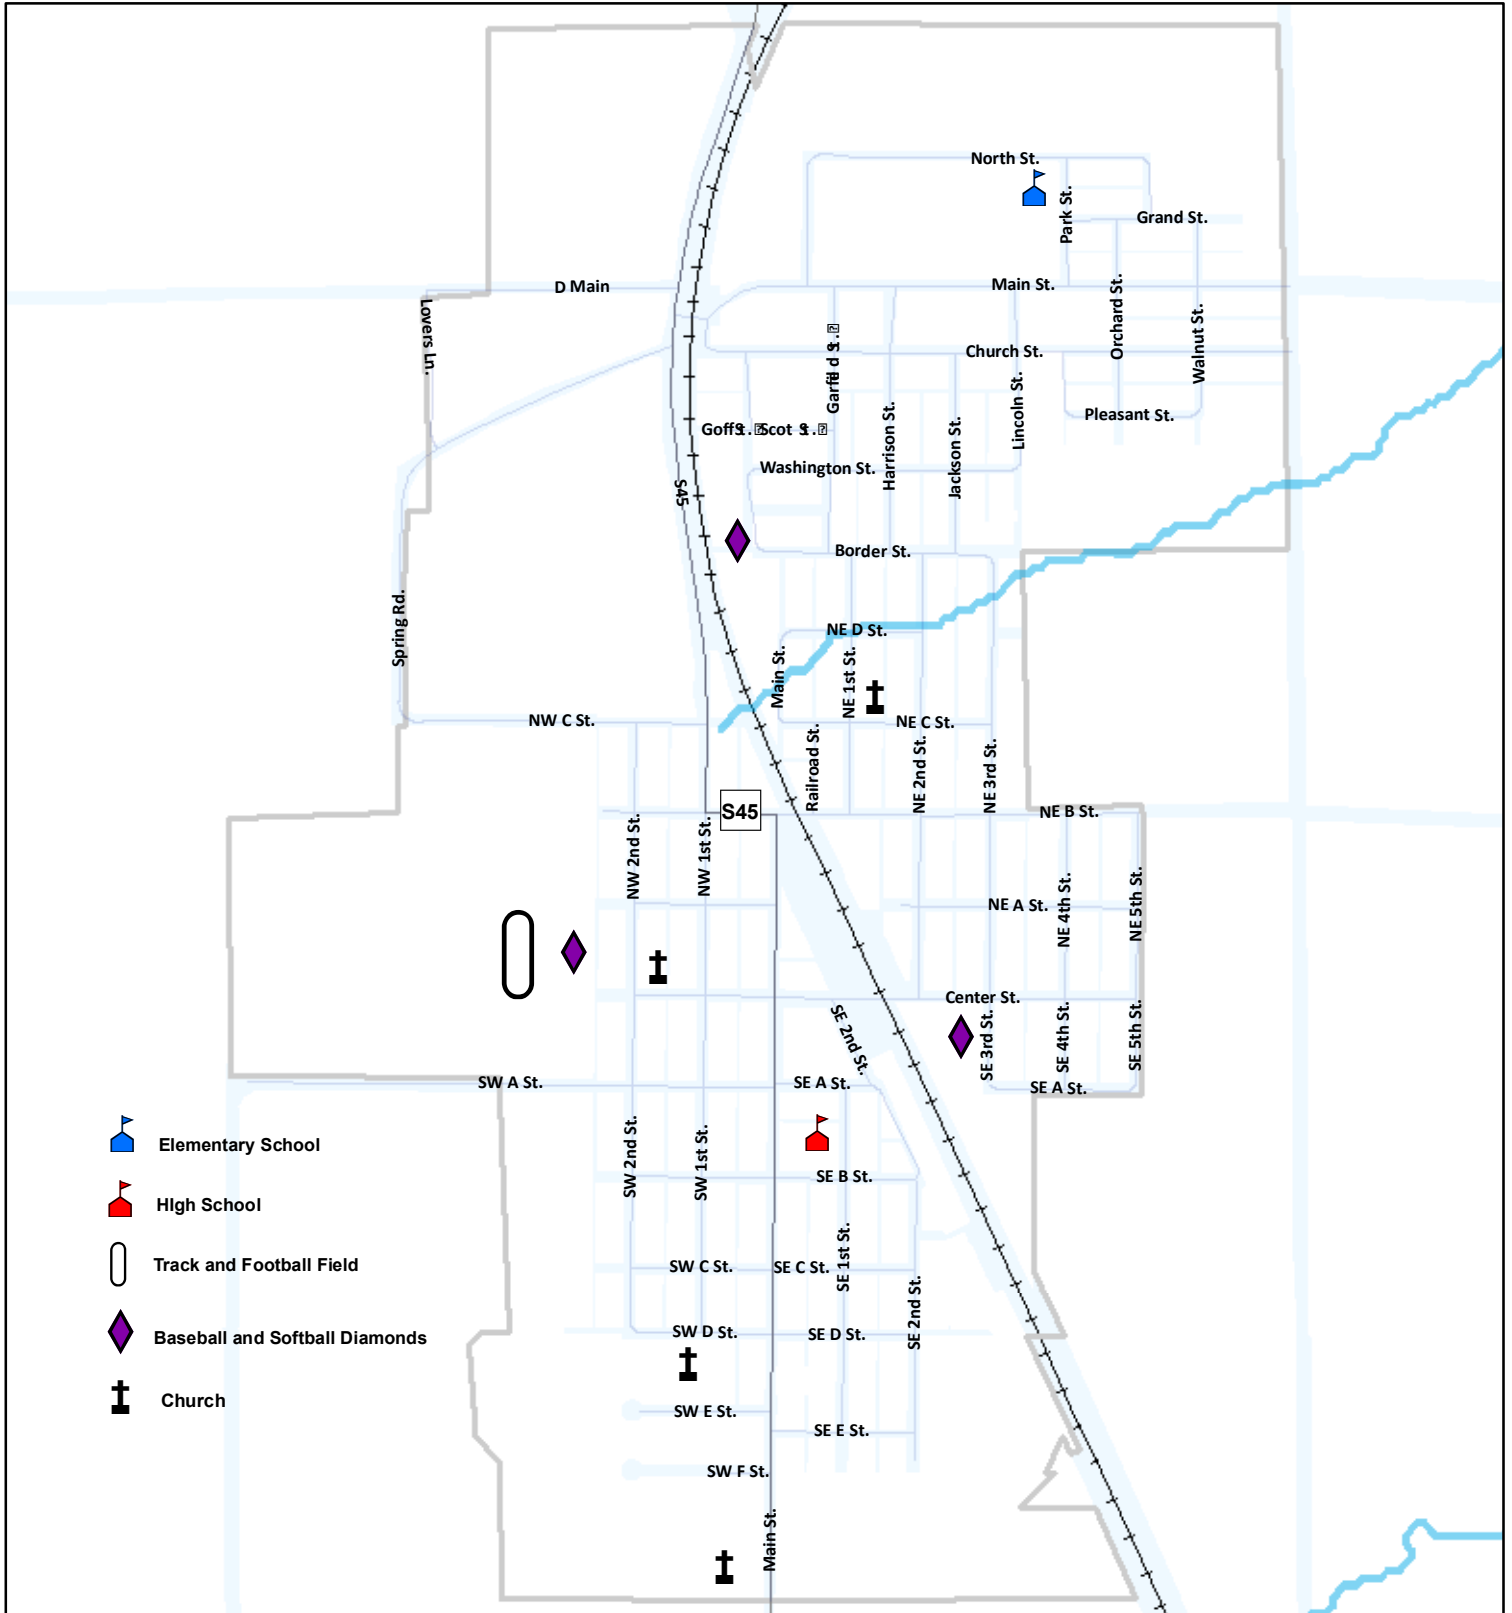

MARION COUNTY, IOWA

City Streets and Highways

To find specific properties by address go to the Assessor's web site at www.marioncountyiowa.gov

Marion County IT/GIS
gis@marioncountyiowa.gov
641-828-2153

City of Melcher-Dallas

-  Elementary School
-  High School
-  Track and Football Field
-  Baseball and Softball Diamonds
-  Church