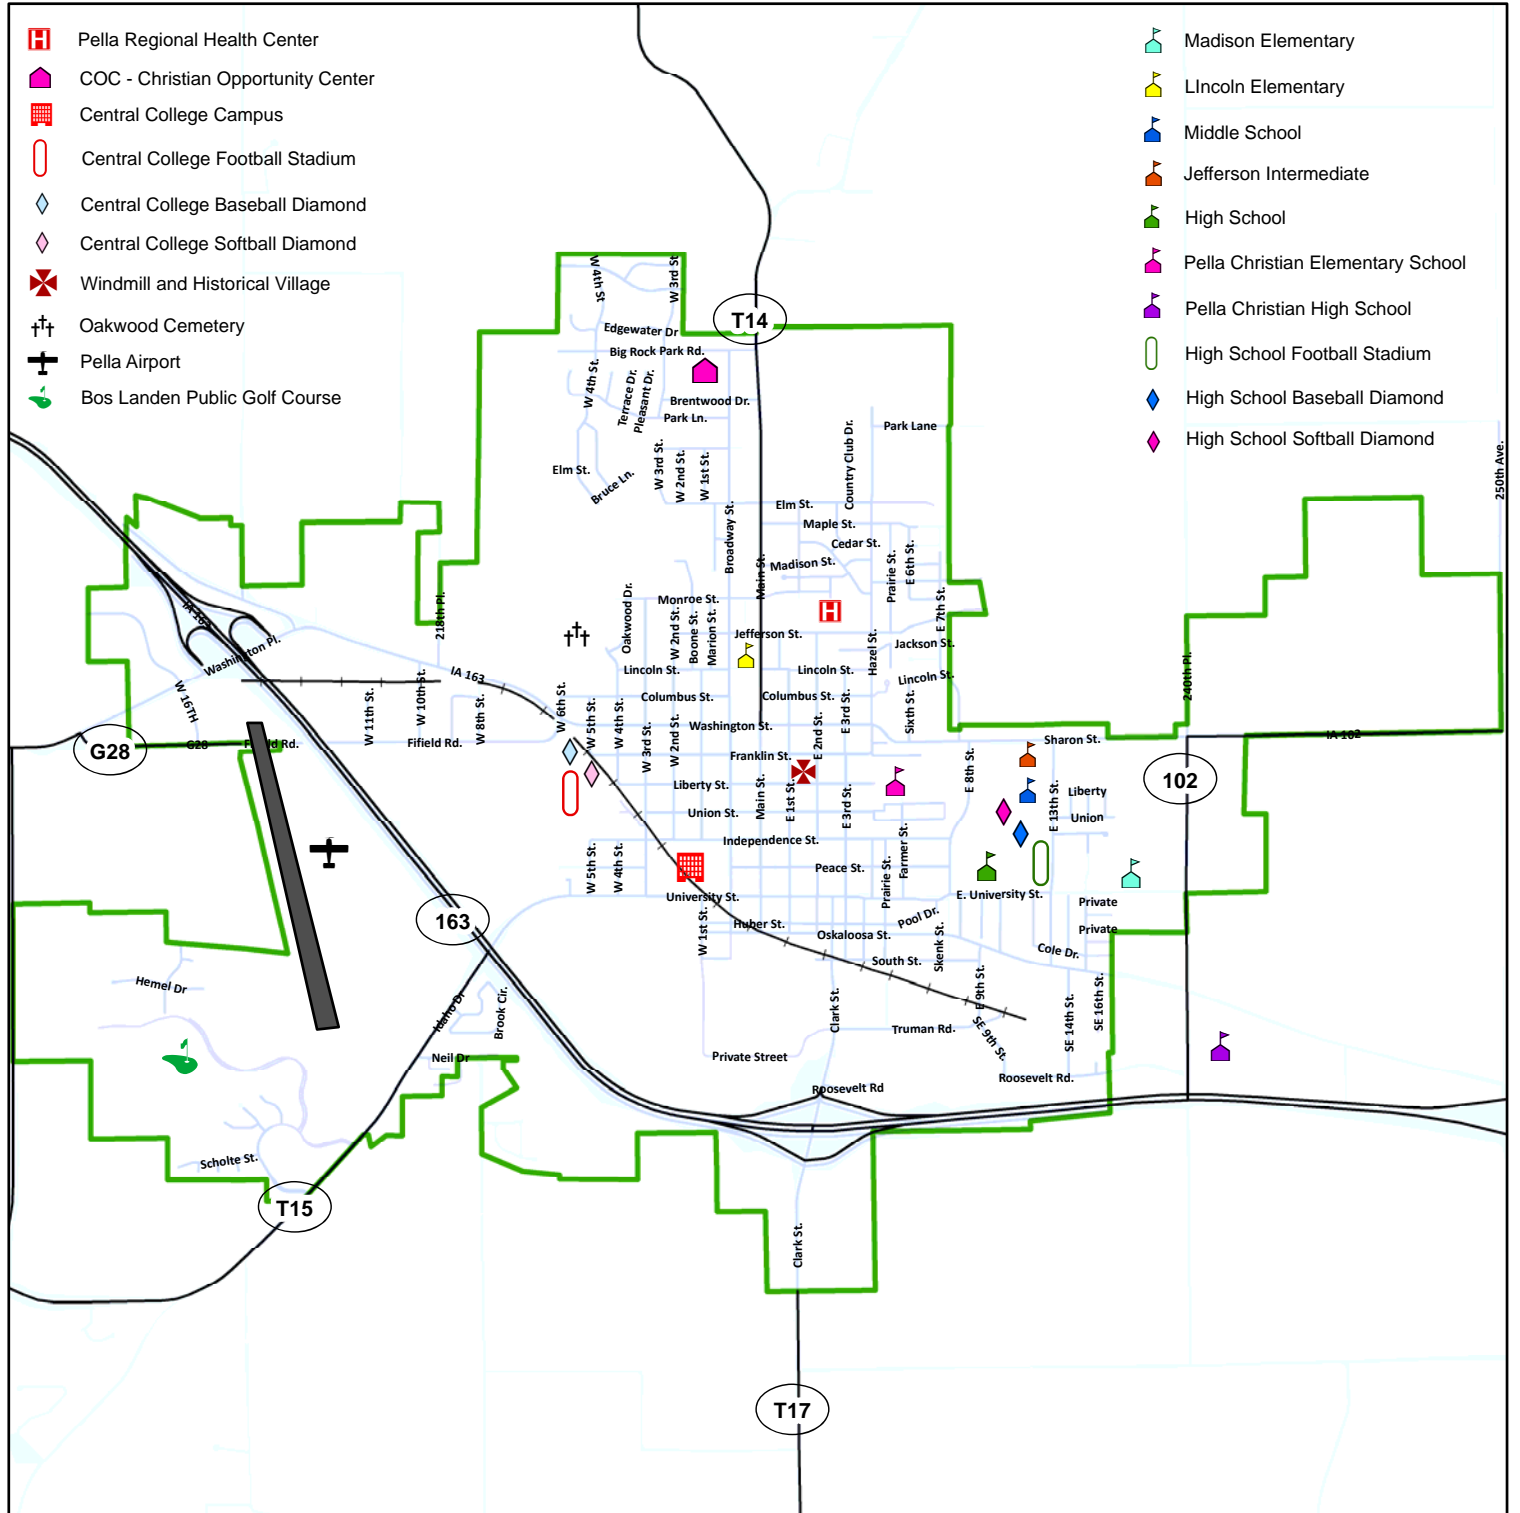

MARION COUNTY, IOWA

City Streets and Highways

City of Pella

To locate specific properties by address or name, go to the Marion Co. Assessor's web site at www.marioncountyiowa.gov

This map was prepared by the Marion County IT/GIS gis@marioncountyiowa.gov