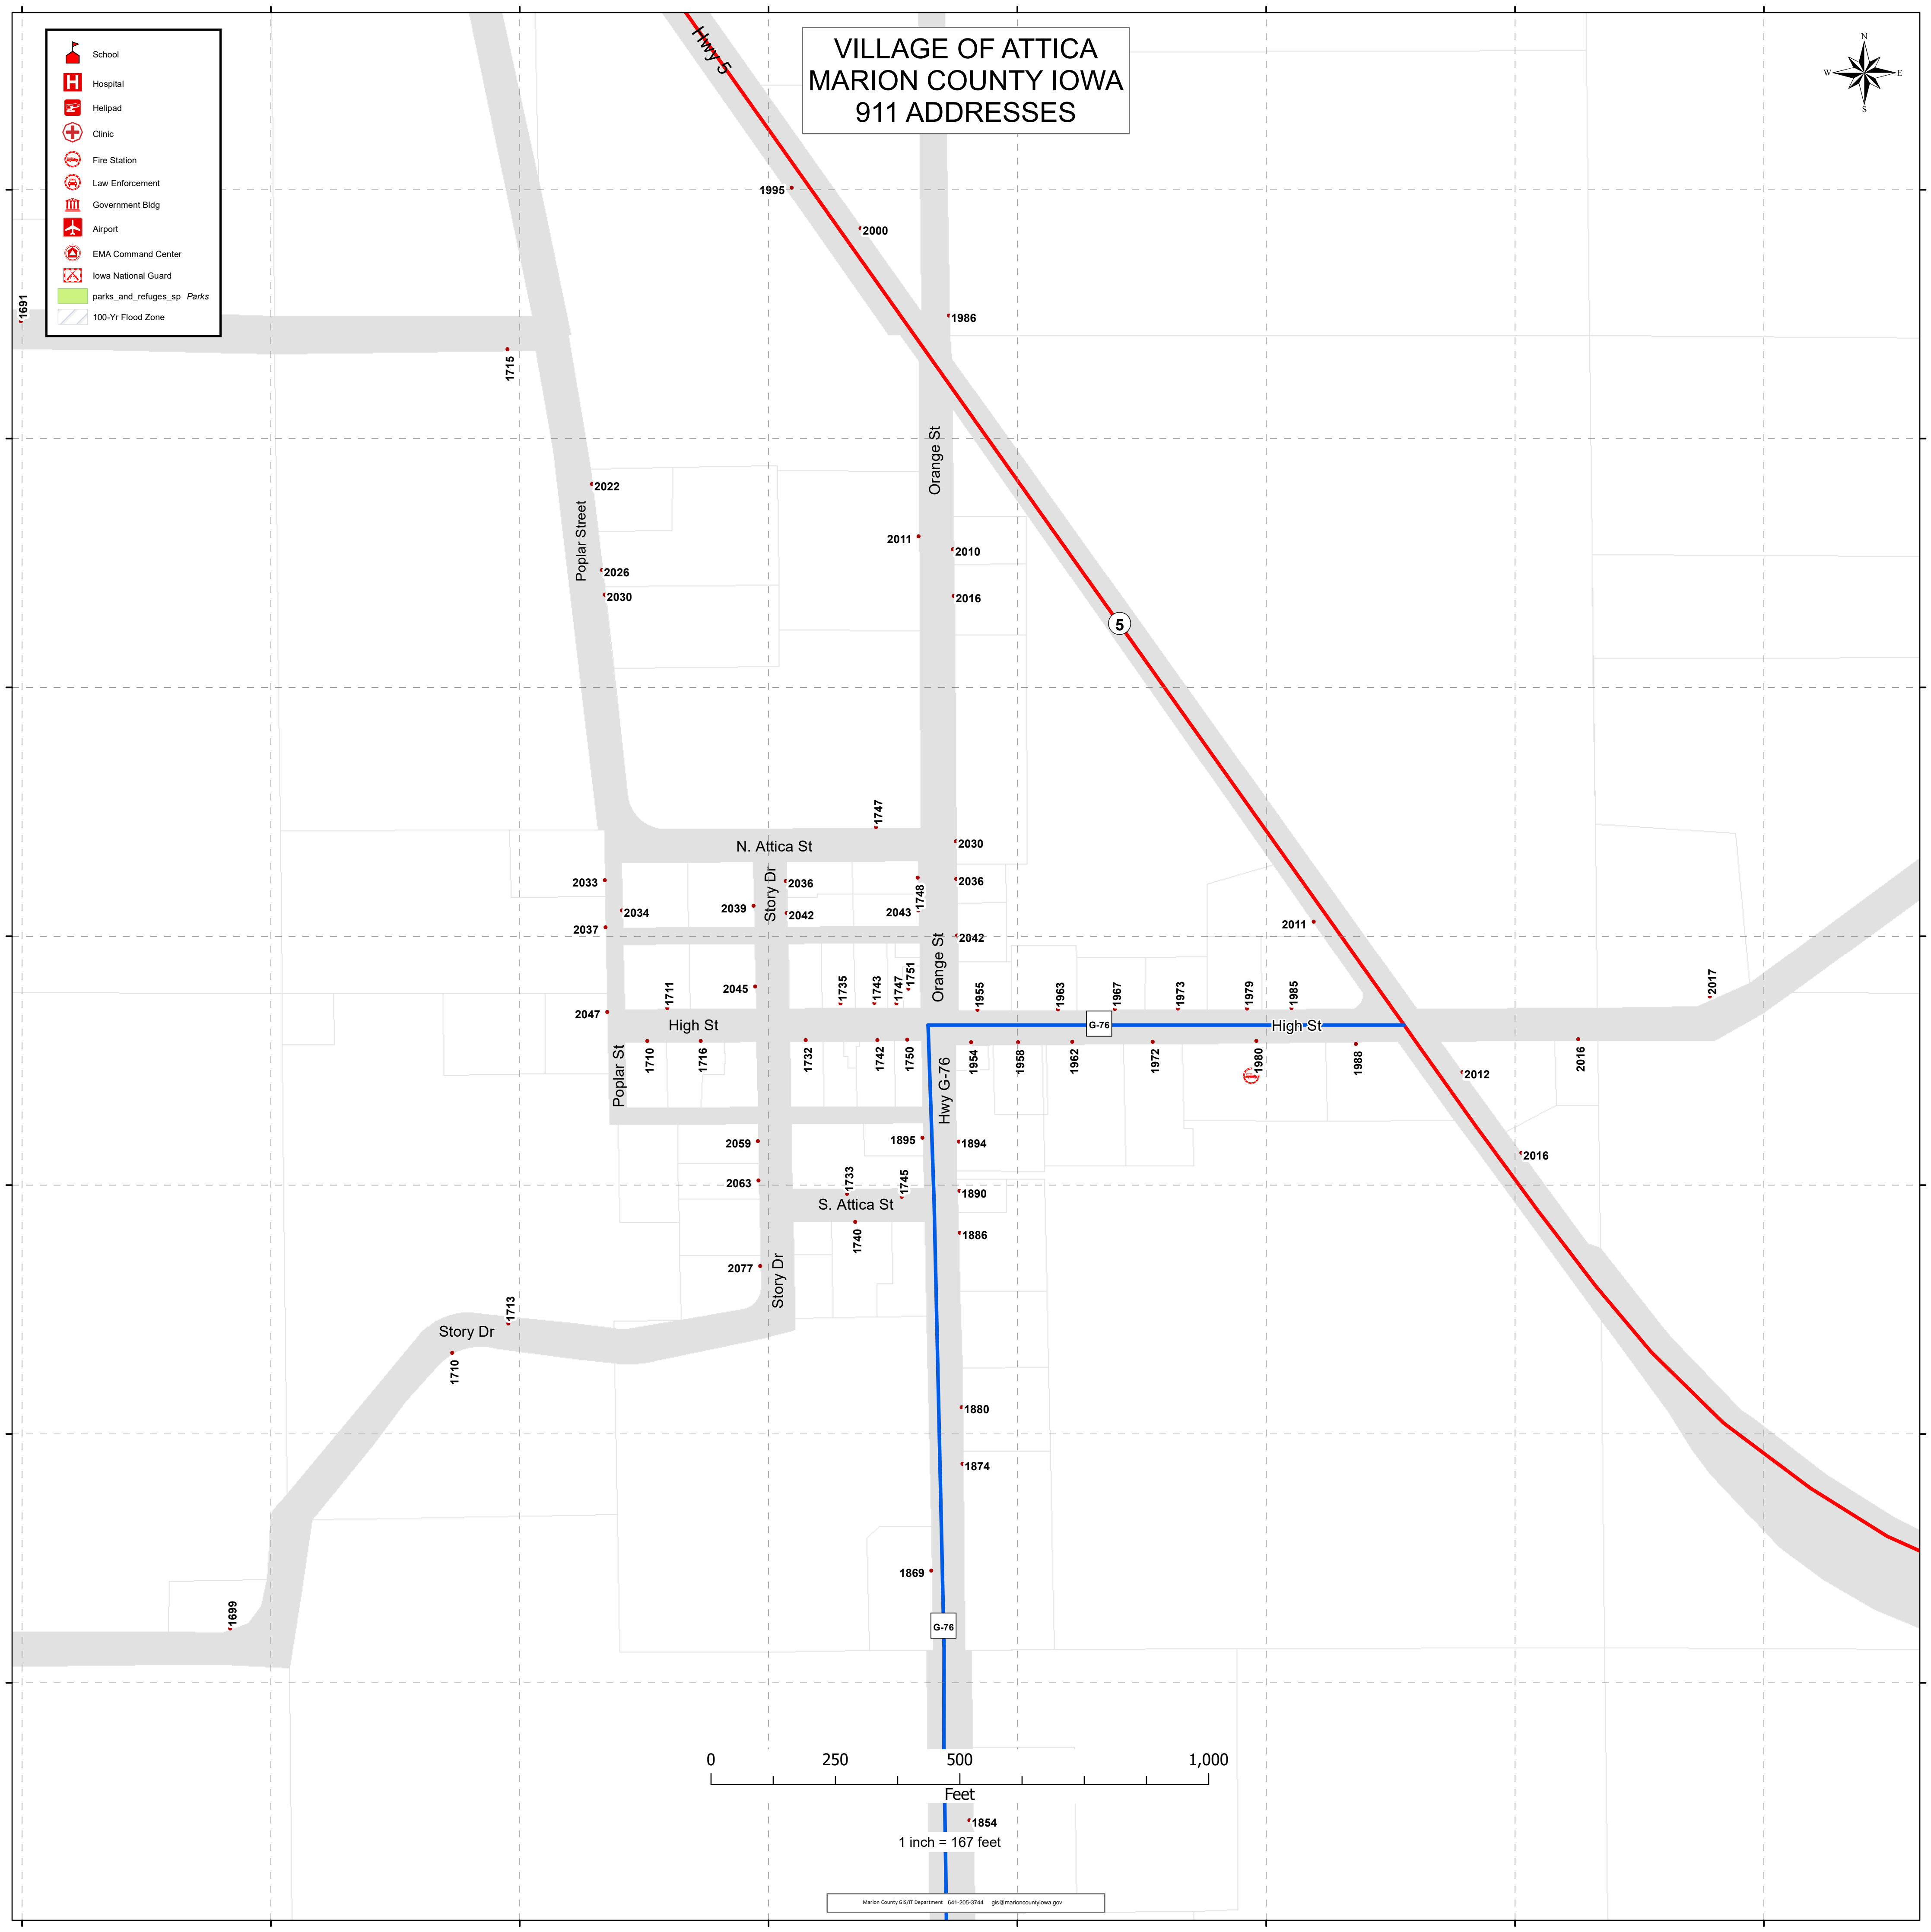

# VILLAGE OF ATTICA MARION COUNTY IOWA 911 ADDRESSES

-  School
-  Hospital
-  Helipad
-  Clinic
-  Fire Station
-  Law Enforcement
-  Government Bldg
-  Airport
-  EMA Command Center
-  Iowa National Guard
-  parks\_and\_refuges\_sp Parks
-  100-Yr Flood Zone

1 inch = 167 feet