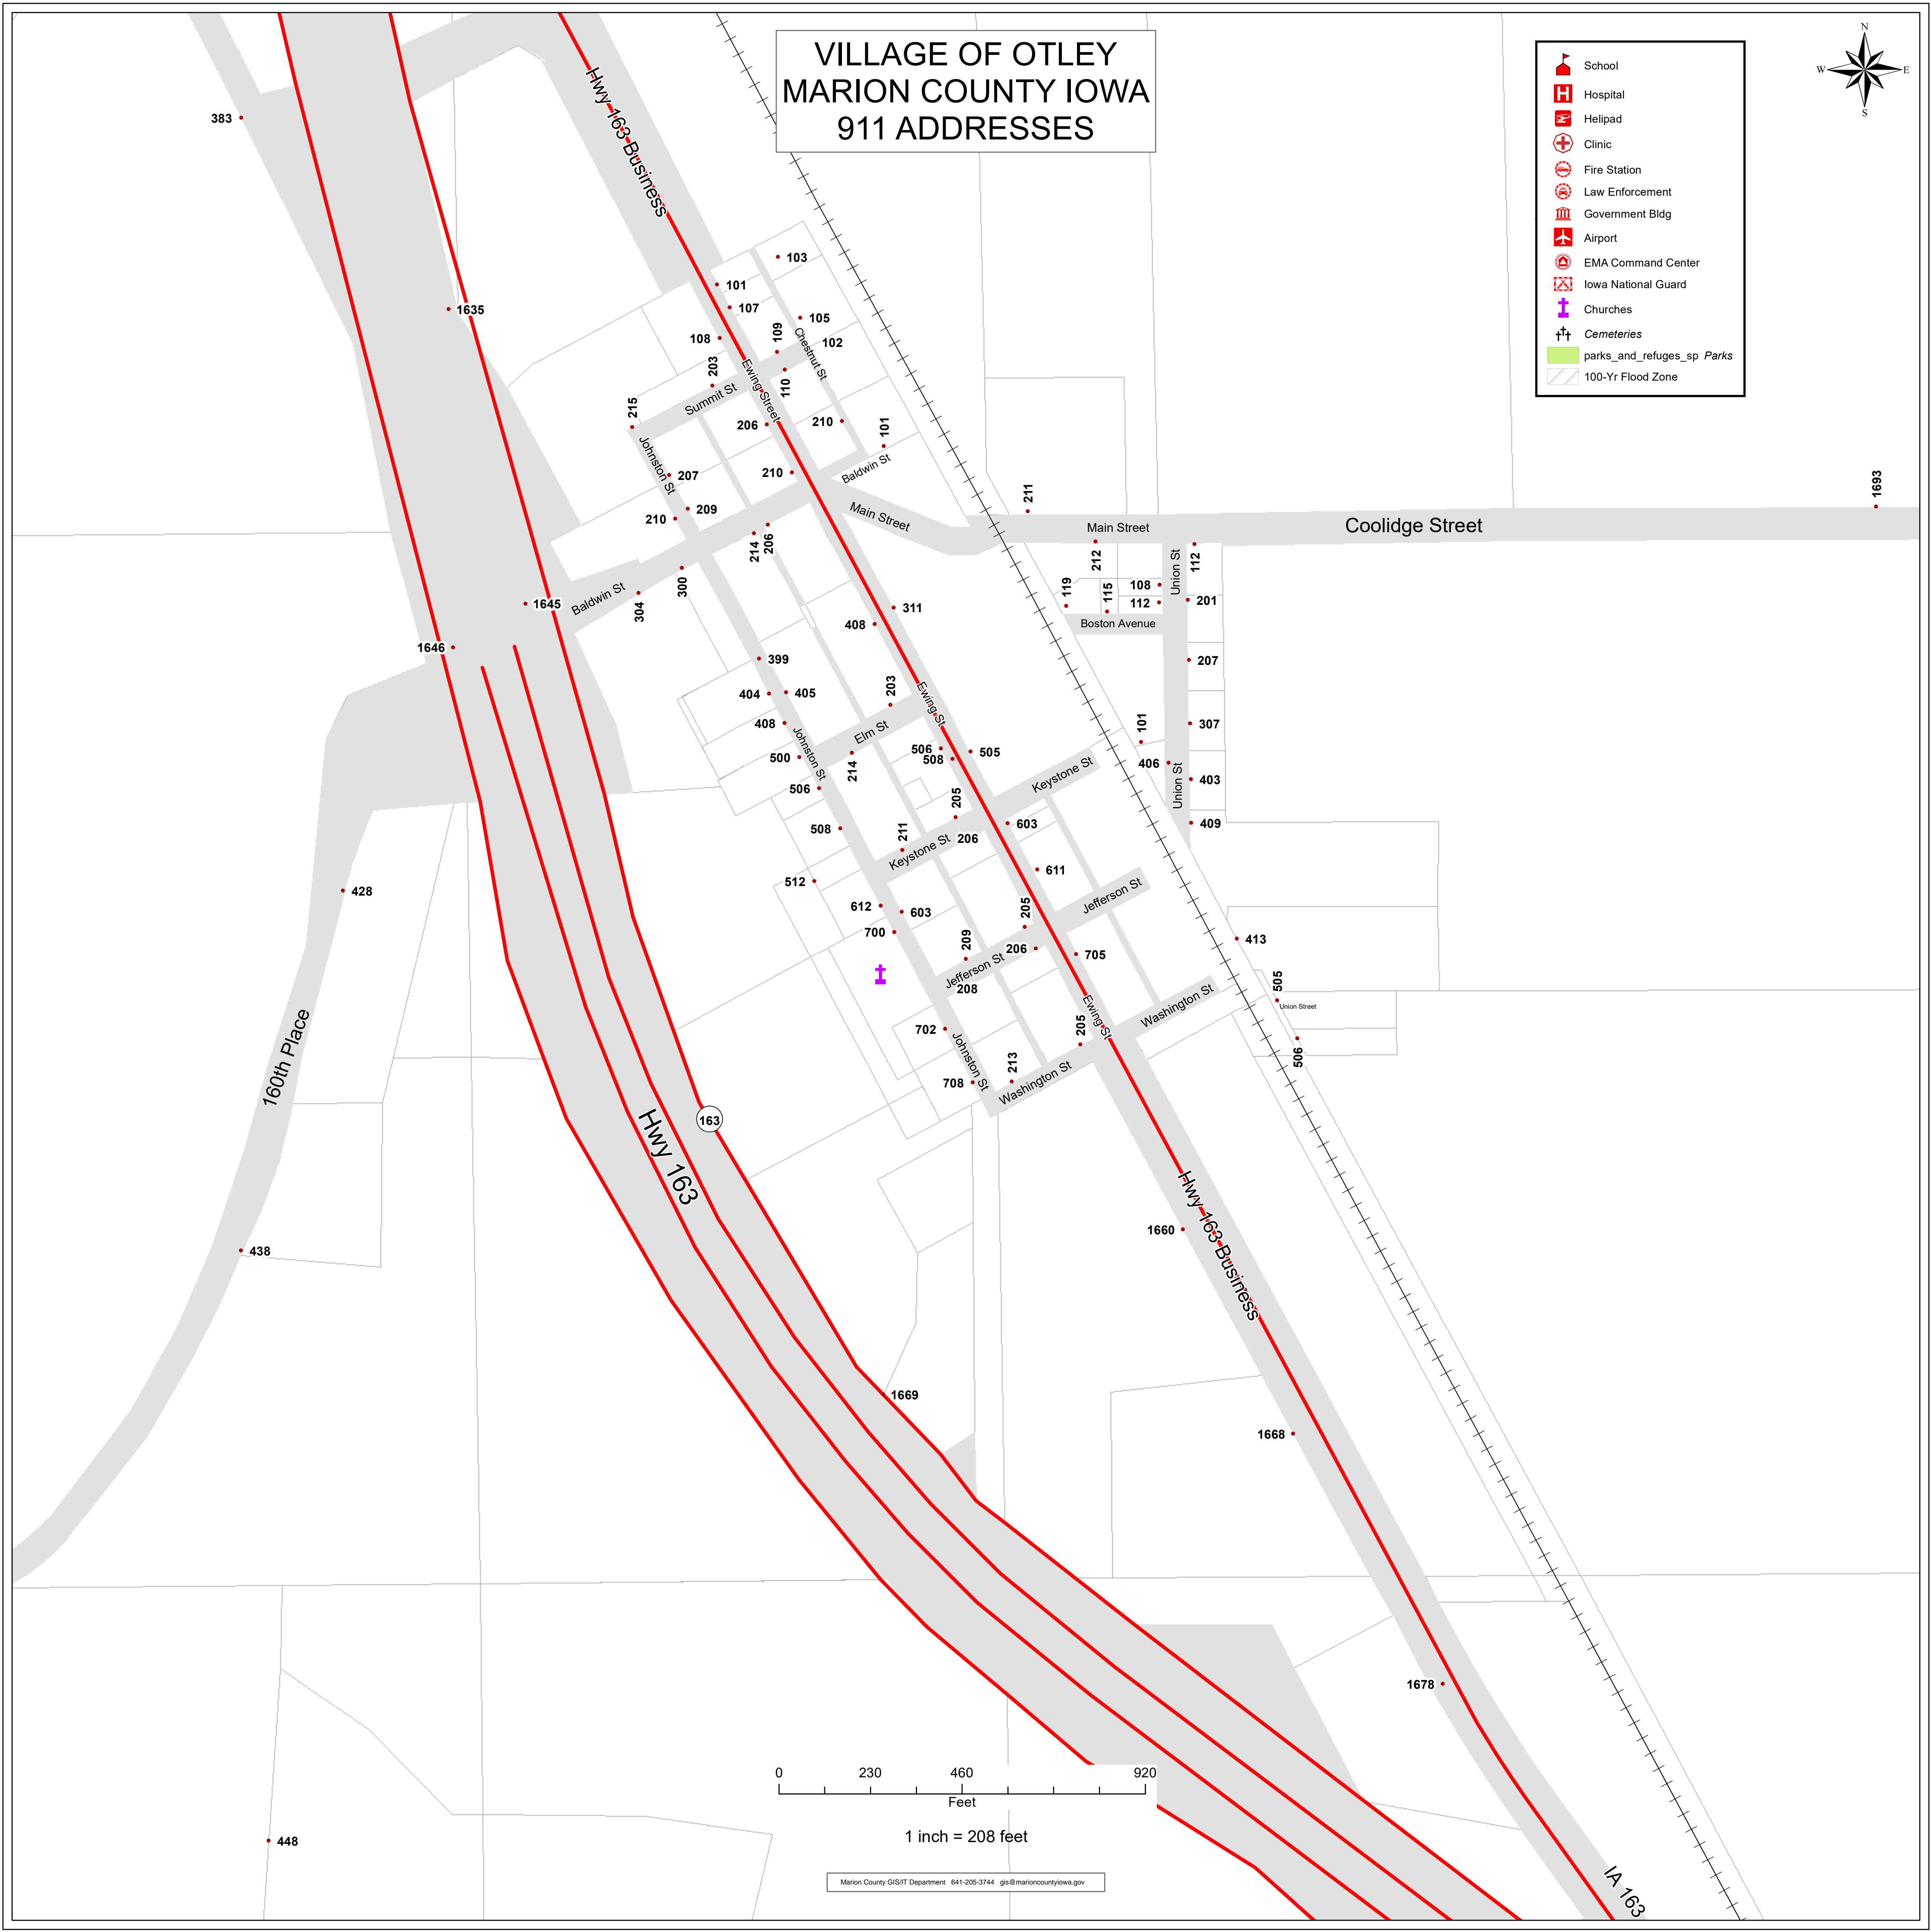

VILLAGE OF OTLEY MARION COUNTY IOWA 911 ADDRESSES

-  School
-  Hospital
-  Helipad
-  Clinic
-  Fire Station
-  Law Enforcement
-  Government Bldg
-  Airport
-  EMA Command Center
-  Iowa National Guard
-  Churches
-  Cemeteries
-  parks_and_refuges_sp Parks
-  100-Yr Flood Zone

1 inch = 208 feet