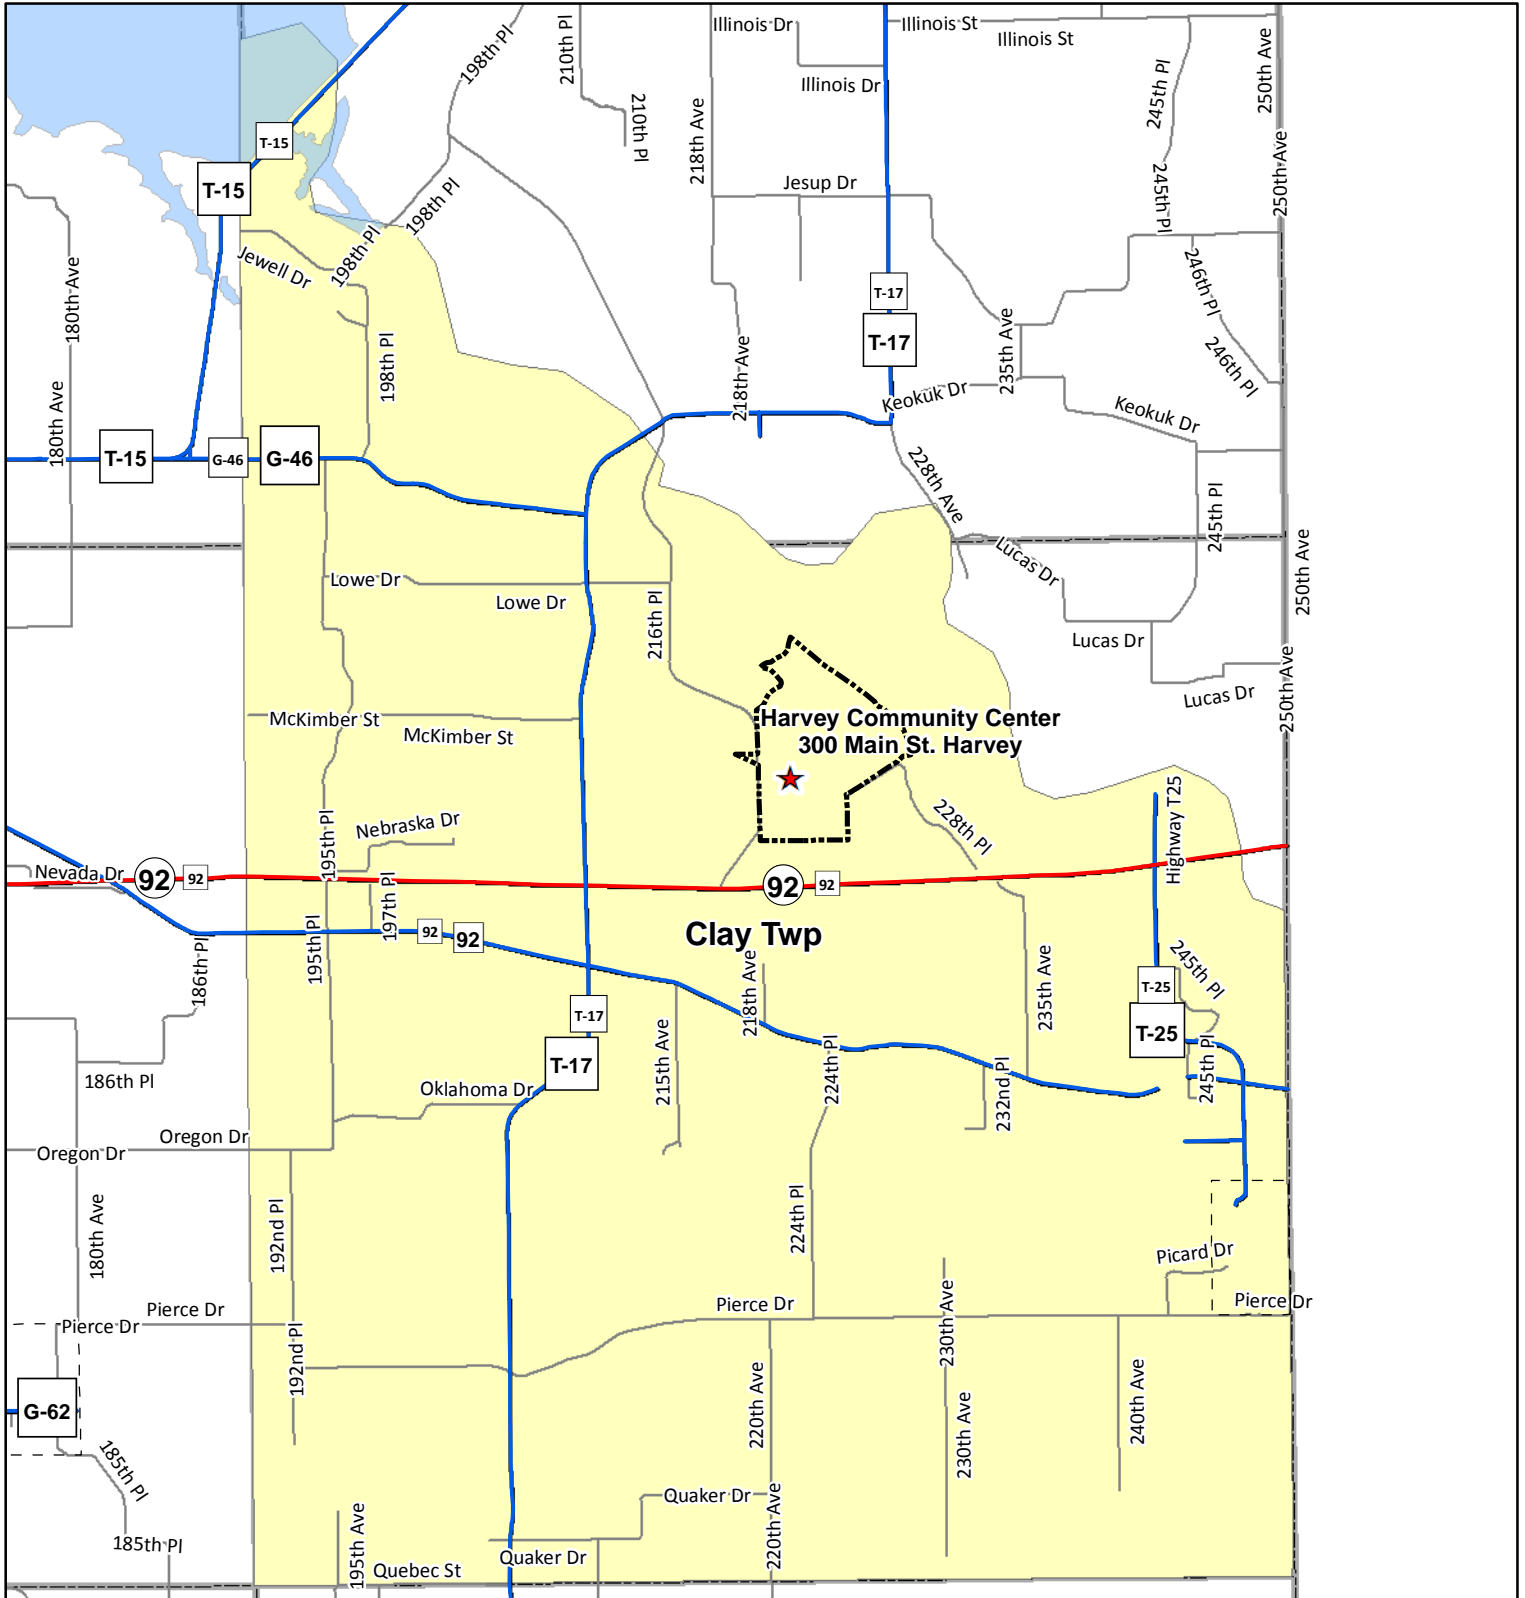

Marion County, Iowa

Election Precincts and Polling Sites

Date: 8/10/2018

Harvey Community Center
300 Main St. Harvey

Clay Twp

Election Polls		Election Precincts		Towns	
★	City	Clay Twp	Liberty Twp	Lake Prairie Twp	Knoxville City 1
★	Township	Dallas Twp	Otley Precinct	Knoxville City 2	Knoxville City 2
		Indiana Twp	Pleasantville Precinct	Knoxville City 3	Pella City 3
		Knoxville Twp	Washington Twp	Knoxville City 4	Pella City 4
				Pella City 1	

Provided by Jake Grandia
Marion County Auditor
641-828-2217

Map created by
GIS/IT Department