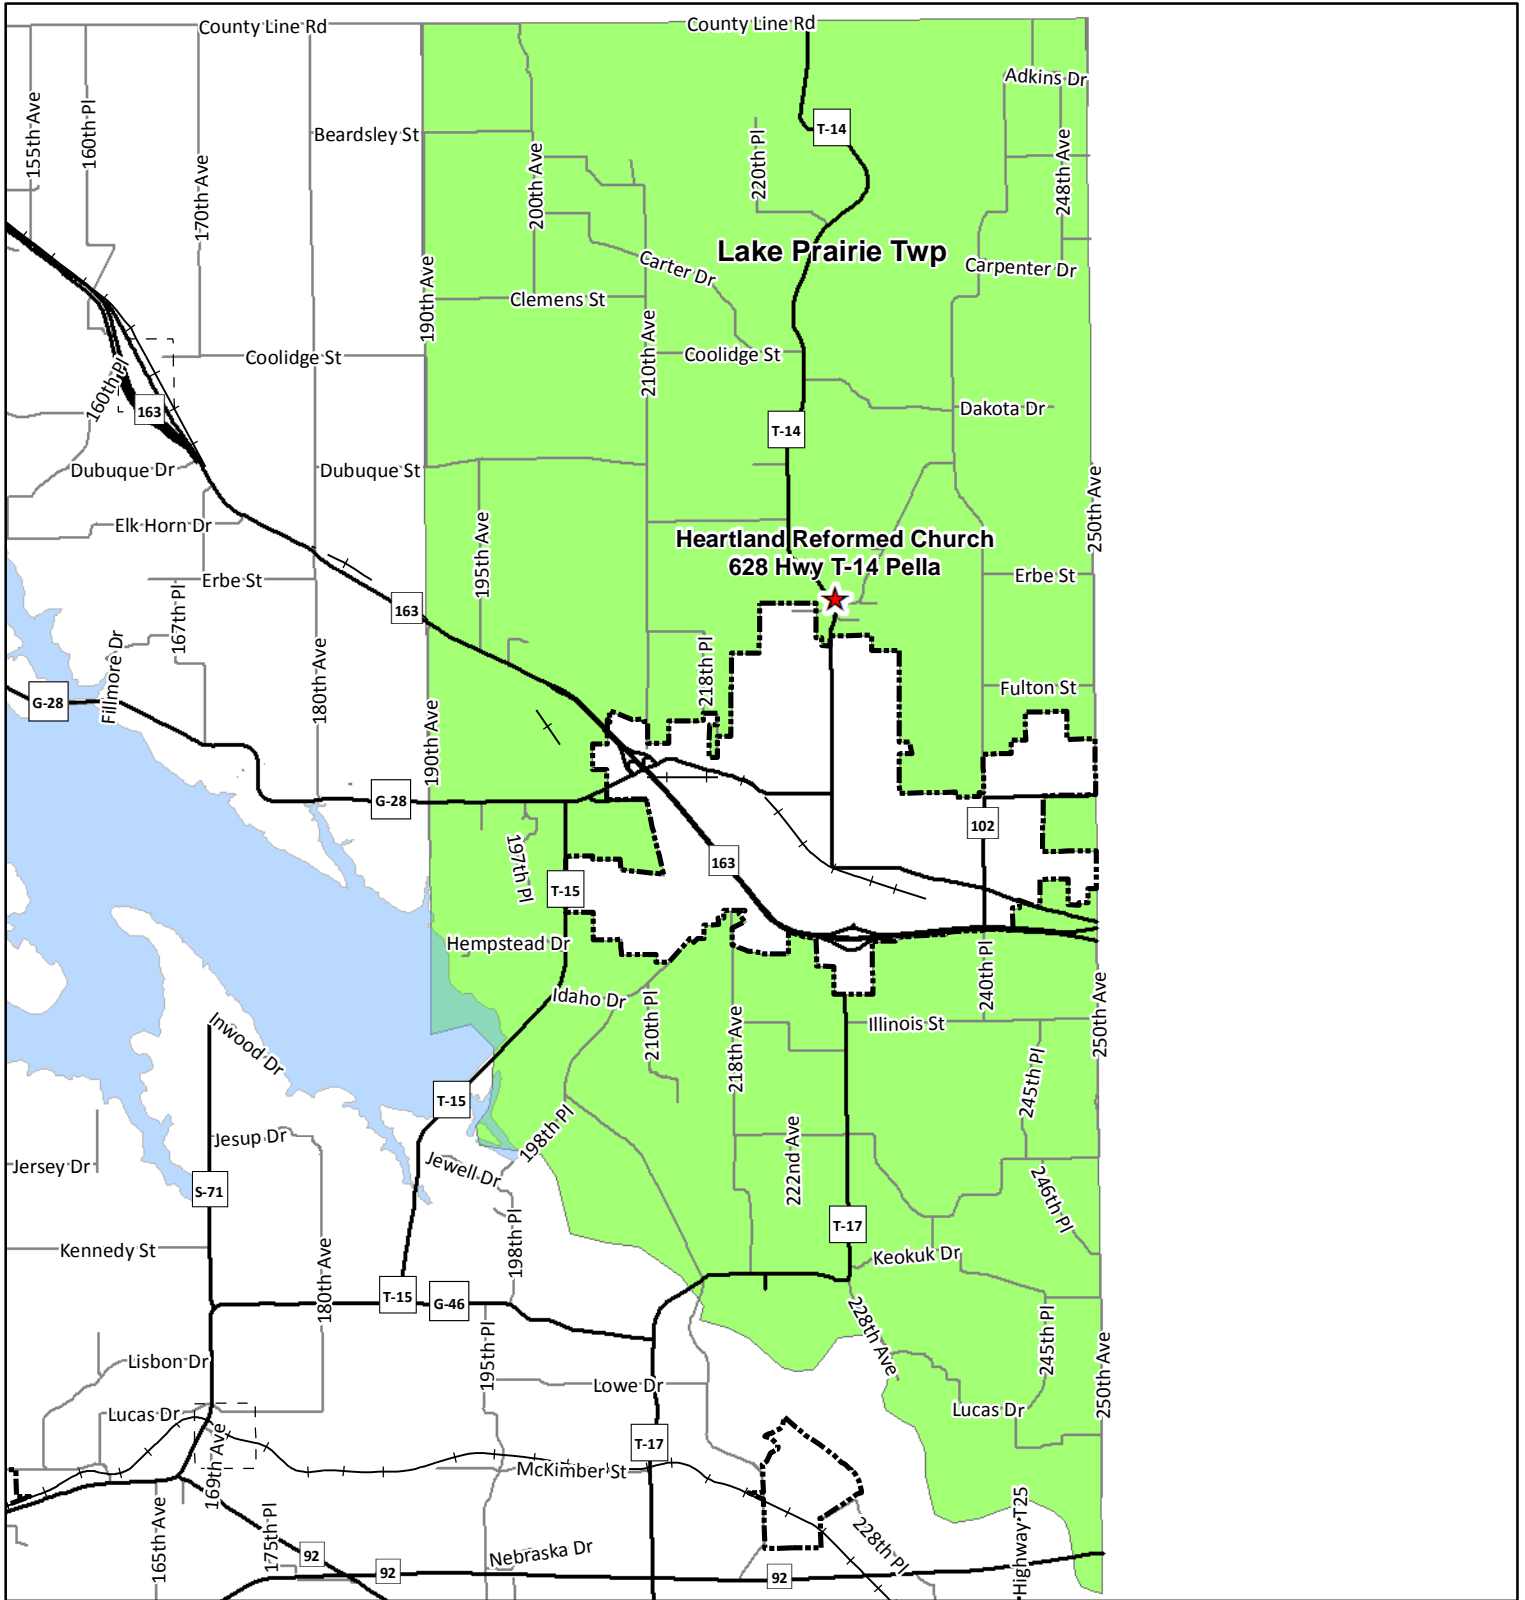

Marion County, Iowa

Election Precincts and Polling Sites

Date: 8/10/2018

Lake Prairie Twp

Heartland Reformed Church
628 Hwy T-14 Pella

Election Polls	Election Precincts	Lake Prairie Twp	Knoxville City 1	Pella City 2
City	Clay Twp	Liberty Twp	Knoxville City 2	Pella City 3
Township	Dallas Twp	Otlet Precinct	Knoxville City 3	Pella City 4
	Indiana Twp	Pleasantville Precinct	Knoxville City 4	
	Knoxville Twp	Washington Twp	Pella City 1	