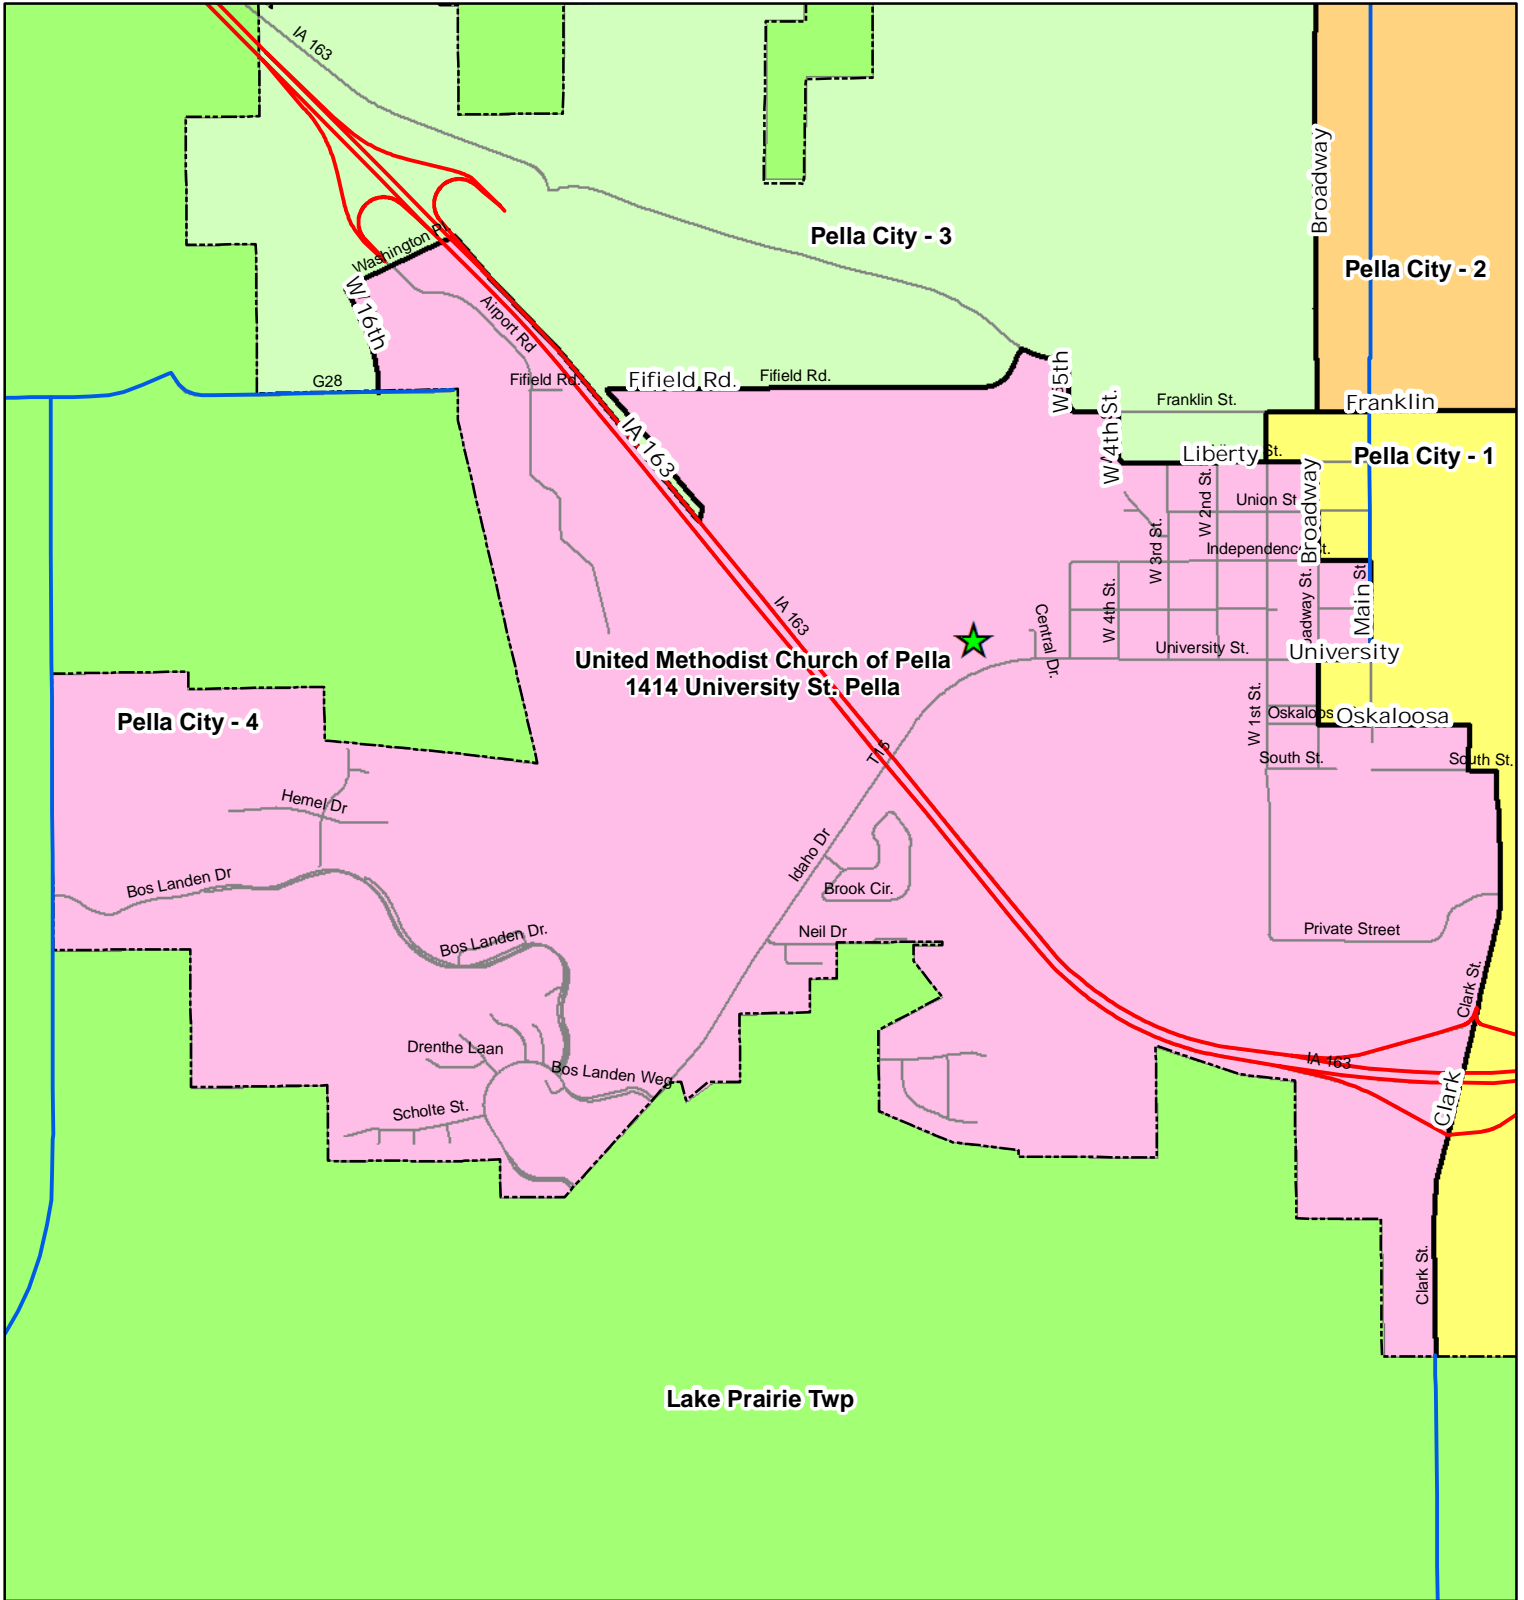

Marion County, Iowa

Election Precincts and Polling Sites

Date: 8/8/2018

United Methodist Church of Pella
1414 University St. Pella

Lake Prairie Twp

Election Polls	Election Precincts	Lake Prairie Twp	Knoxville City 1	Pella City 2
★ City	Clay Twp	Liberty Twp	Knoxville City 2	Pella City 3
★ Township	Dallas Twp	Otley Precinct	Knoxville City 3	Pella City 4
	Indiana Twp	Pleasantville Precinct	Knoxville City 4	Pella City 1
	Knoxville Twp	Washington Twp		

Provided by Jake Grandia
Marion County Auditor
641-828-2217

Map created by
GIS/IT Department