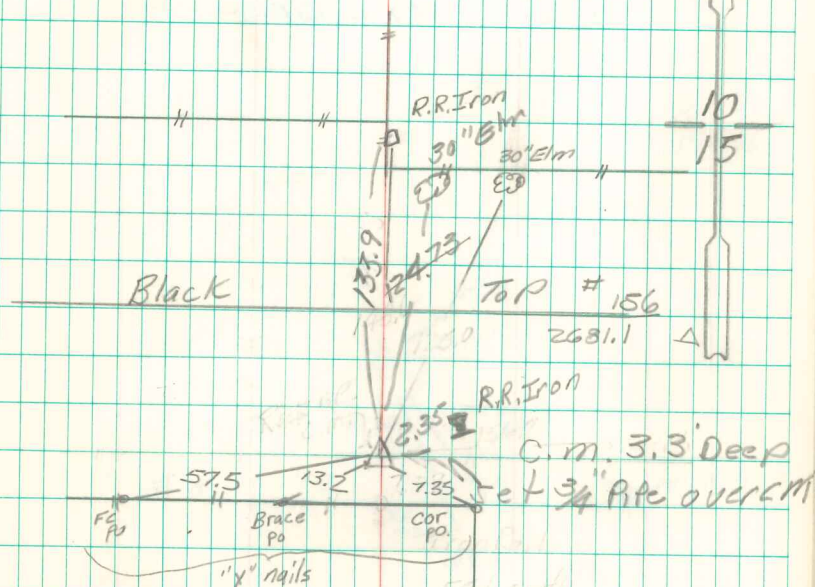

Found Lime Rock 12"x8"x5"

Set C.M. over 1-2" D Tile

Lime Rock to P.C.M.

N¹/₄ Cor 15-74-18

Set 6-9-41

Notes - Kennedy

Party - Wells-Burns & Glass

Found & Retied