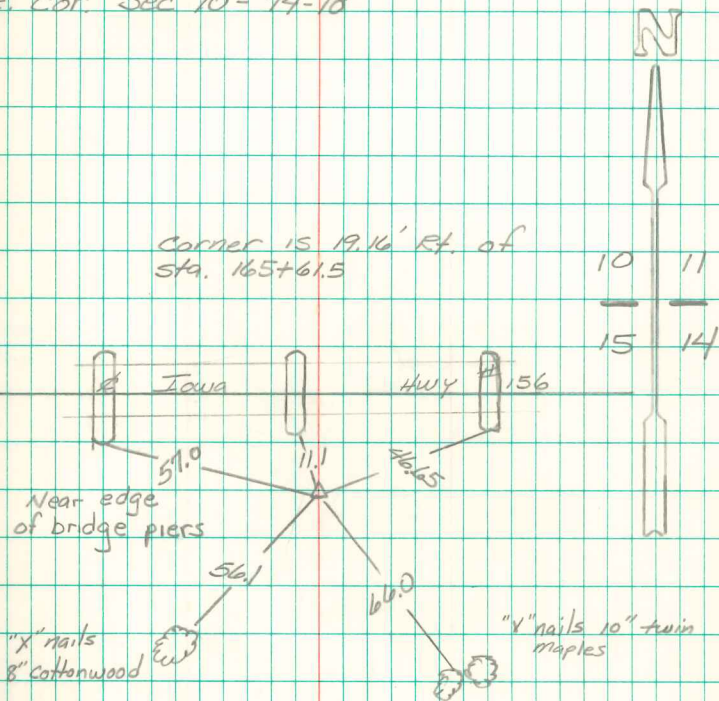

S.E. Cor. Sec 10-74-18

Set 5/8" iron pin with
Aluminum Kap No. 6923
steel post and sign
6/24/1987