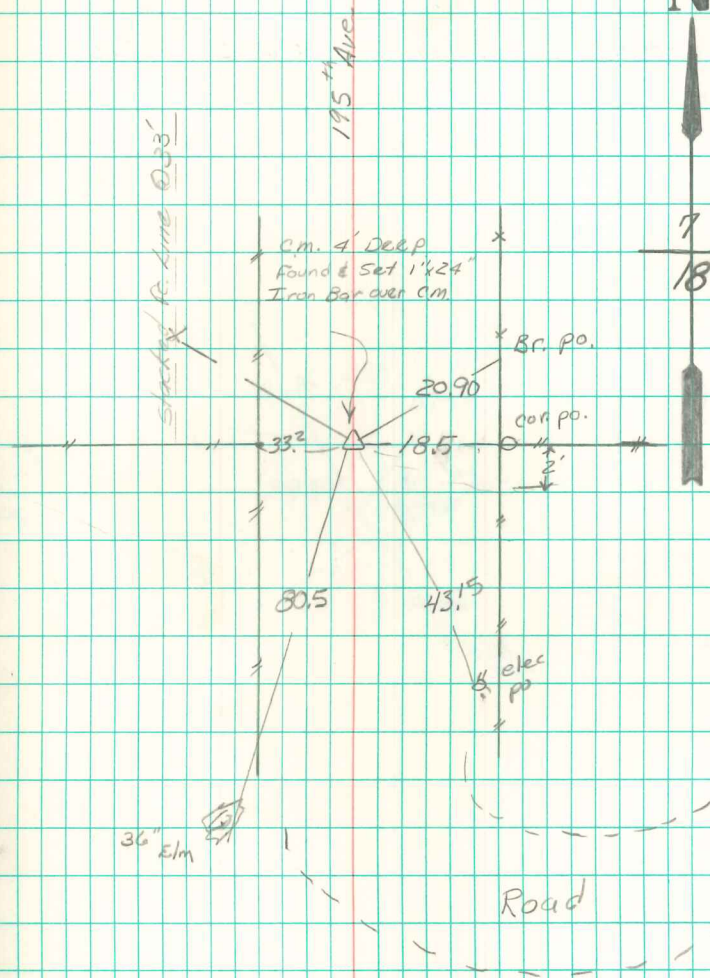

N 1/4 Cor 18 T-74N R-18W

Found 1 pc. 2"  $\phi$  Tile broken - 6" long

set CM over pc. of tile and Crockery.

N 1/4 Cor. 18 T-74N R-18W

Set 9-15-39

Retrad 8/14/02 Abio Da