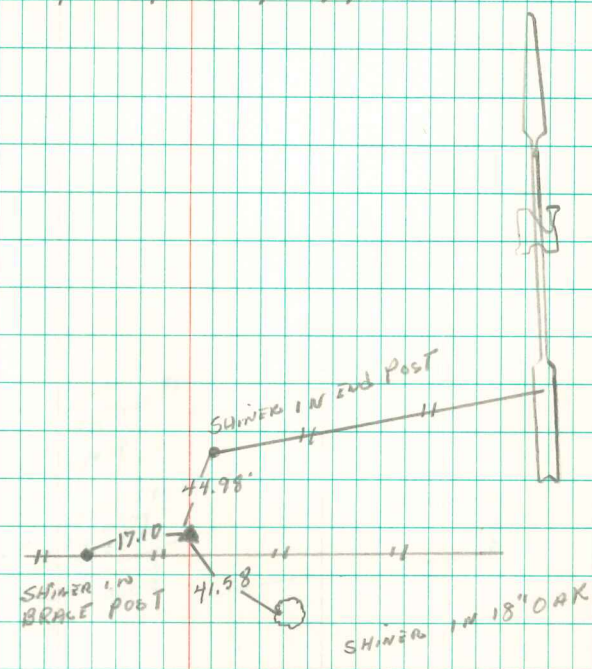

SW CORNER SE 1/4 SE 1/4 14-74-18

SET 5/8" Rod w CAP
 SET 5 APRIL 1995
 BY MELVIN G ROSS 12240