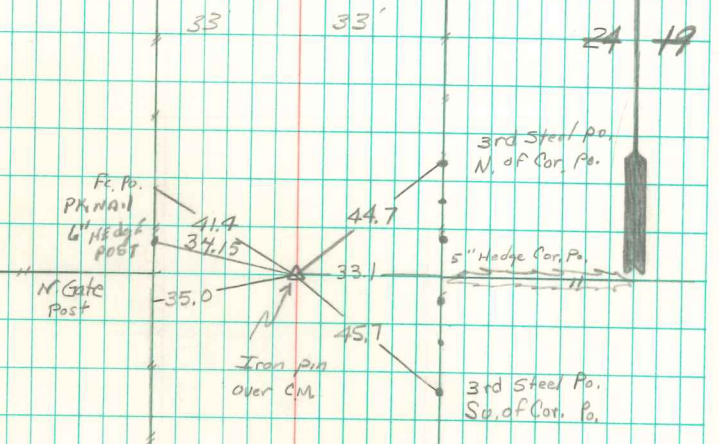

E 1/4 Cor. 24-74-18

Set 12-13-39

Dra. Notes Wignall

24 19

Must Get more ties  
and description of setting CM

RETIRED 7 APRIL 194  
LEROY NUGTEREN