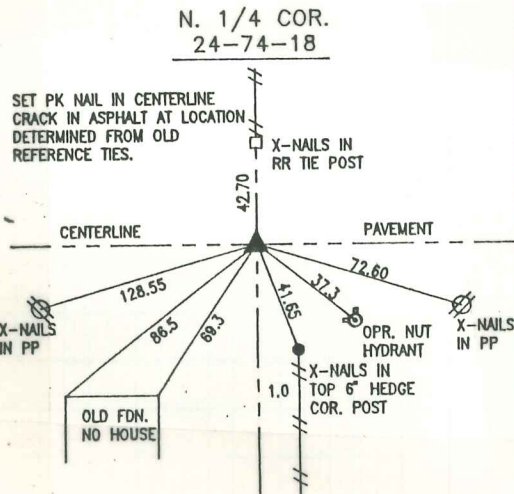

Found Stone Shell Rock  
Put Crockery under C.M.  
and stone on top.

N<sup>1</sup>/<sub>4</sub> Cor 24-74-18

Set 6-9-41

Drain Notes Wandell

19

13

24

RETIED 7 APRIL 1994  
LEROY NUGTEREK