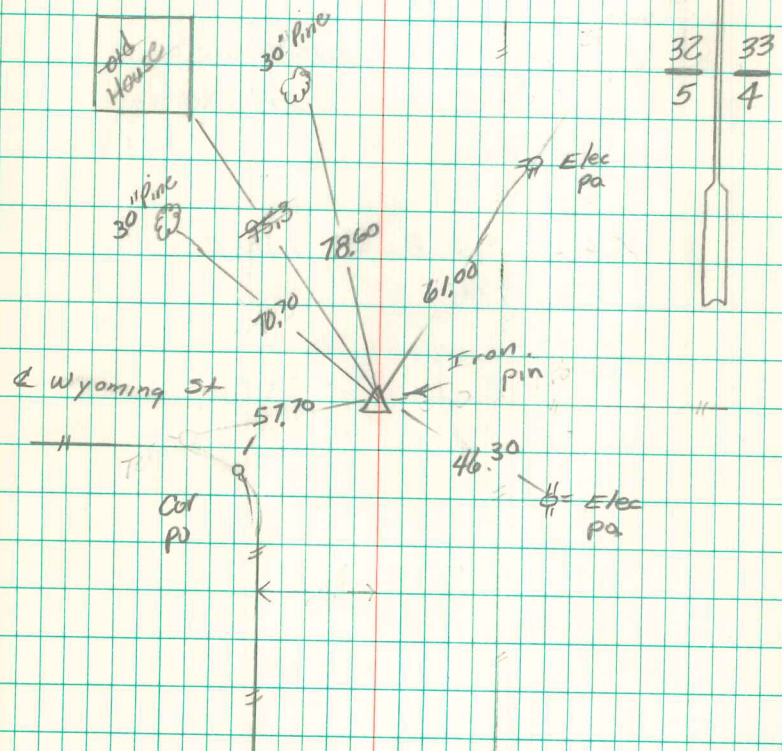

Established Cor. From Local Evidence

Set C.M. over coal, Broken Pop bottle & Grockery

S.E. Cor 32-74-18

Set 12-4-39

Notes: Wignall

Party - Koons, Durham, Edinger & Russell

Abie Davis
10/1/06