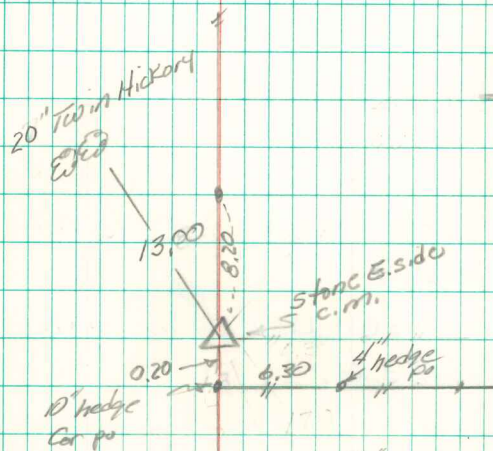

Found Stone 10"x7"x5"

Set c.m. Stone on E. side

5¹/₄ Cor 35-74-18

Set 12-1-39

Notes - Wignall
Party - Koons, Eddinger & Luther

Set $\frac{5}{8}$ " iron pin w/ cap # 5594
0.2' N. of cor po.

Able Davis 11/16/35