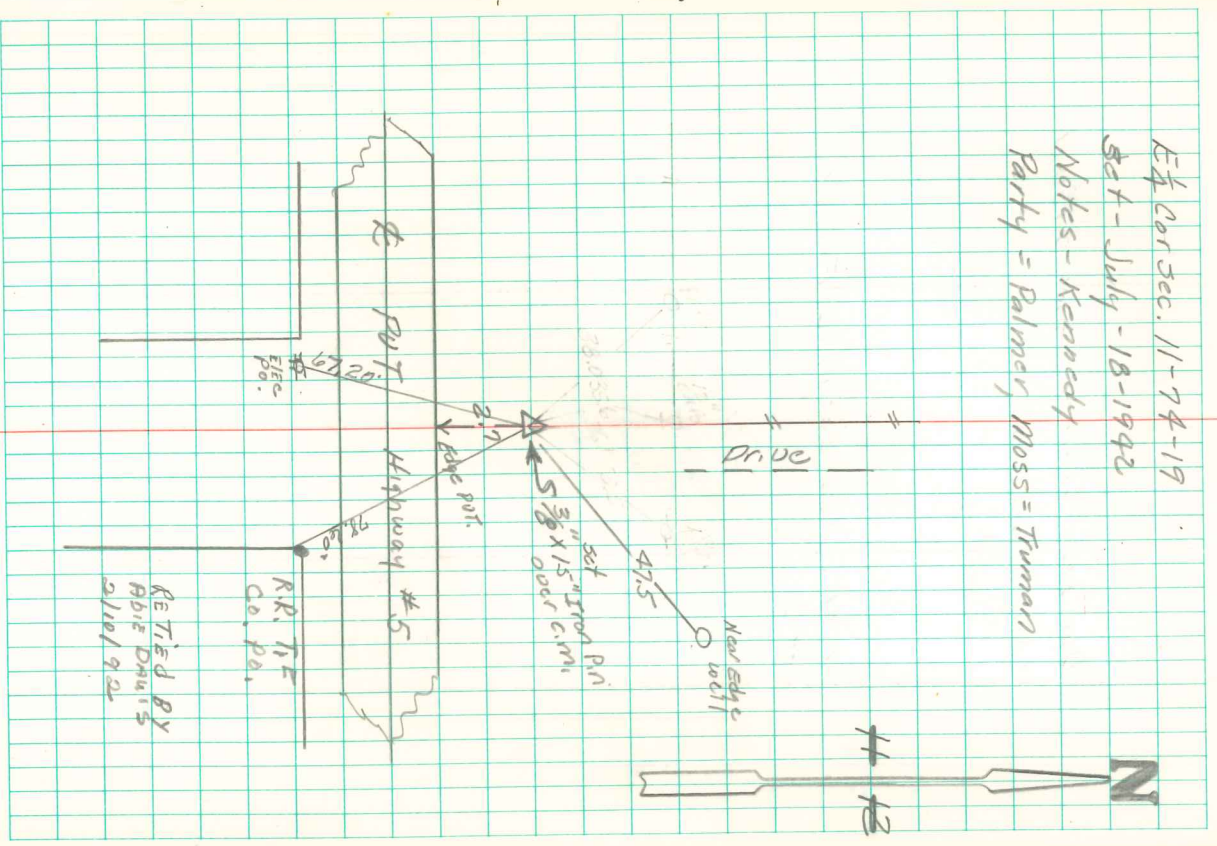

Dug hole 2' x 2' x 16" Found sandstone
over 2-2" D tile

Set c.m. over 1-2" D tile lowered
in place, sandstone 2' x 8' x 2" on
top c.m.

E 1/4 Cor Sec. 11-74-19
Set - July - 18-1942
Notes - Kennedy
Party = Palmer, Moss = Turner