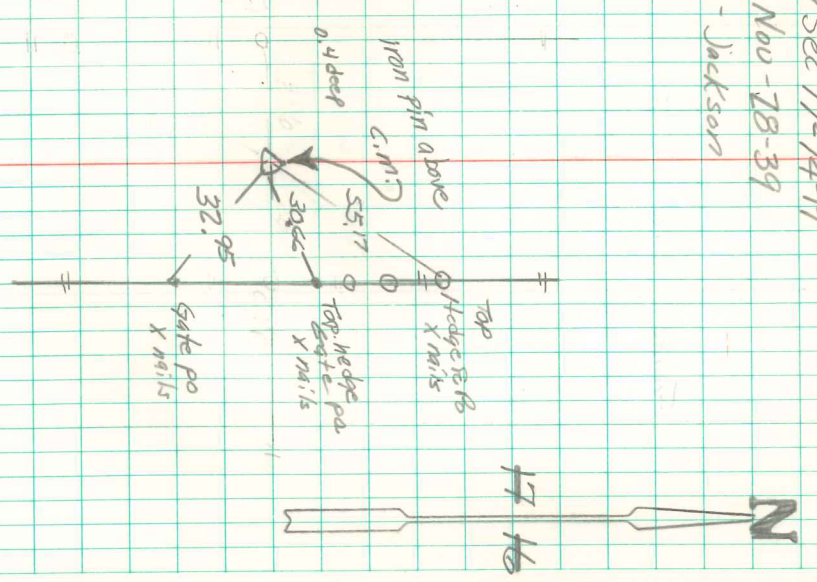

Found 4" circ. Tile TOP of sandstone
 Set c.m. on south side of tile

E¹/₄ Cor sec 17-74-17
 Set - Nov - 28-39
 Notes - Jackson

Revised 7/21/95
 Pregon, Cox