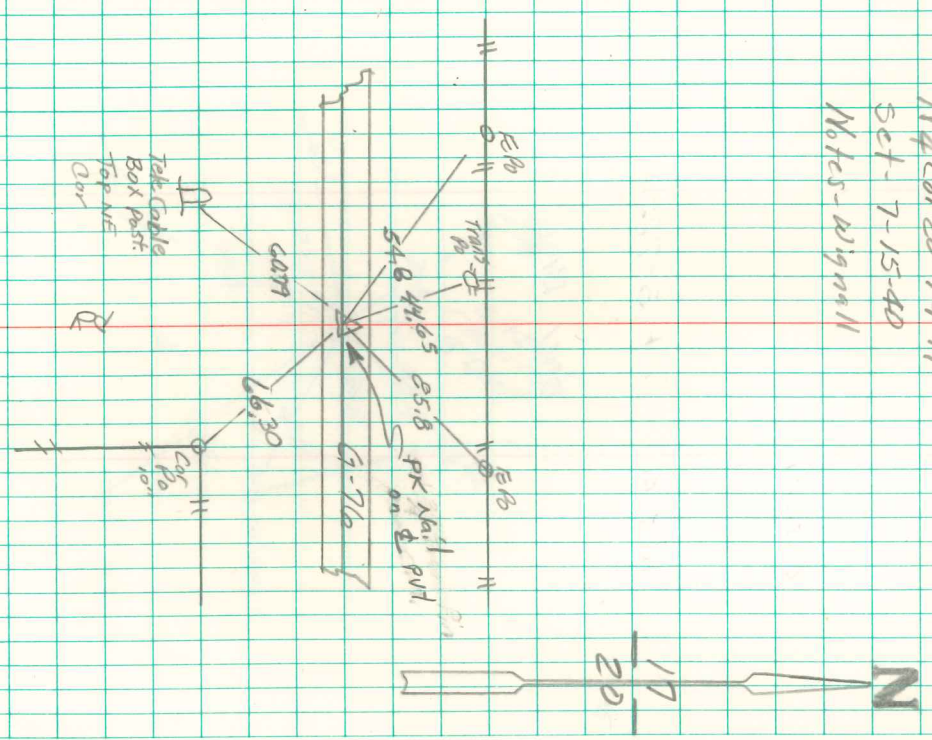

N 1/2 Cor 20-79-19
Set 7-15-40
Notes-219mm

Found & Packed
1/10/96
Alice Davis

Found Sand stone 10"x6"x4" & Broken
Crockery

Set cm. over 1-2" Dike & Broken Crockery
Stone on North side.

c.m. 1" Below surface