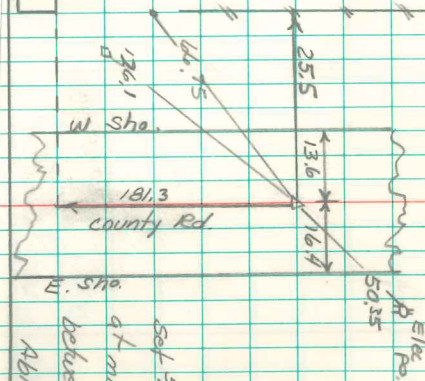

SW CORNER NW 1/4 NW 1/4
SEC 23 - 74-19

House

Set 5/8" iron pin w/ cap
at cold point and on line
between NW 1/4 SW 1/4
Abie Davis 12/9/49