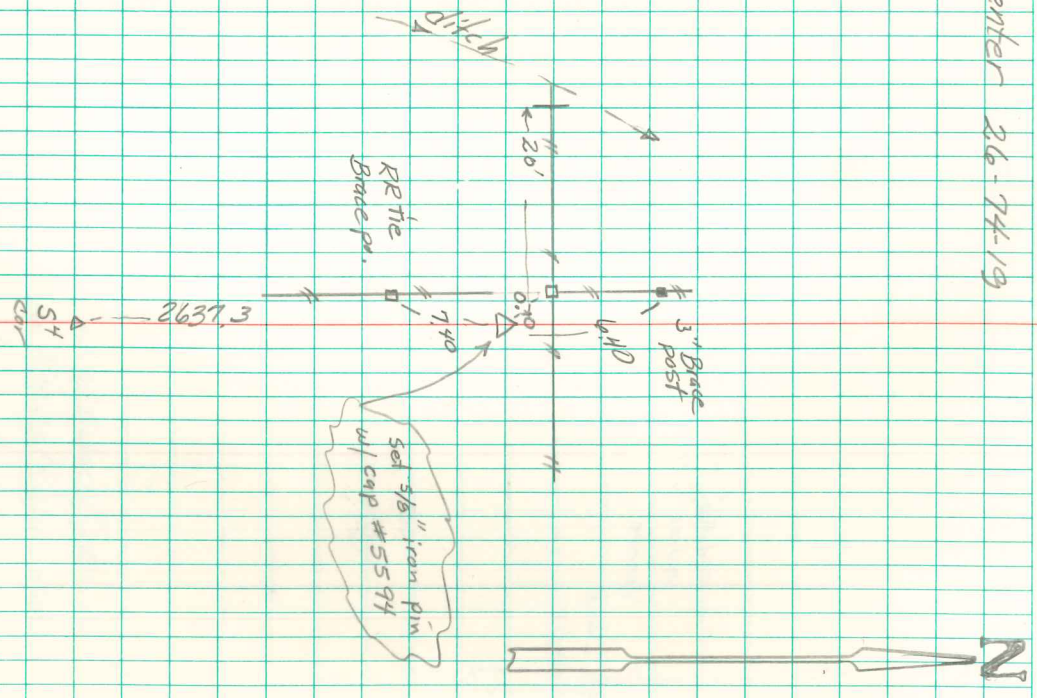

Center 26-74-19

Set corner at 1st of NS and E-W old property line James Abie Davis 5/31/02