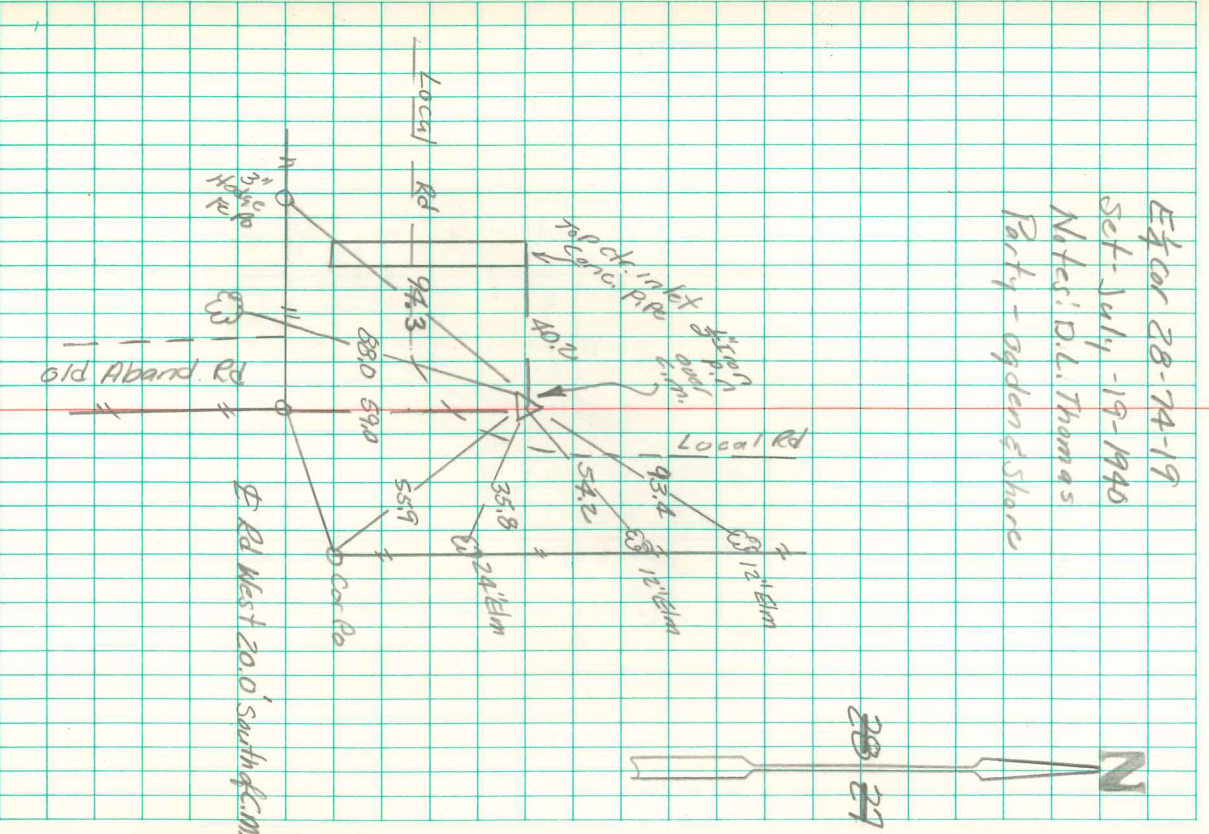

Found 13" x 6" x 3" white limestone in Vertical Positions

Set c.m. at original location of stone, & Placed stone top c.m.

E of car 28-74-19  
Set - July - 19-1940  
Notes: D.L. Thomas  
Party - Ogden's Shore