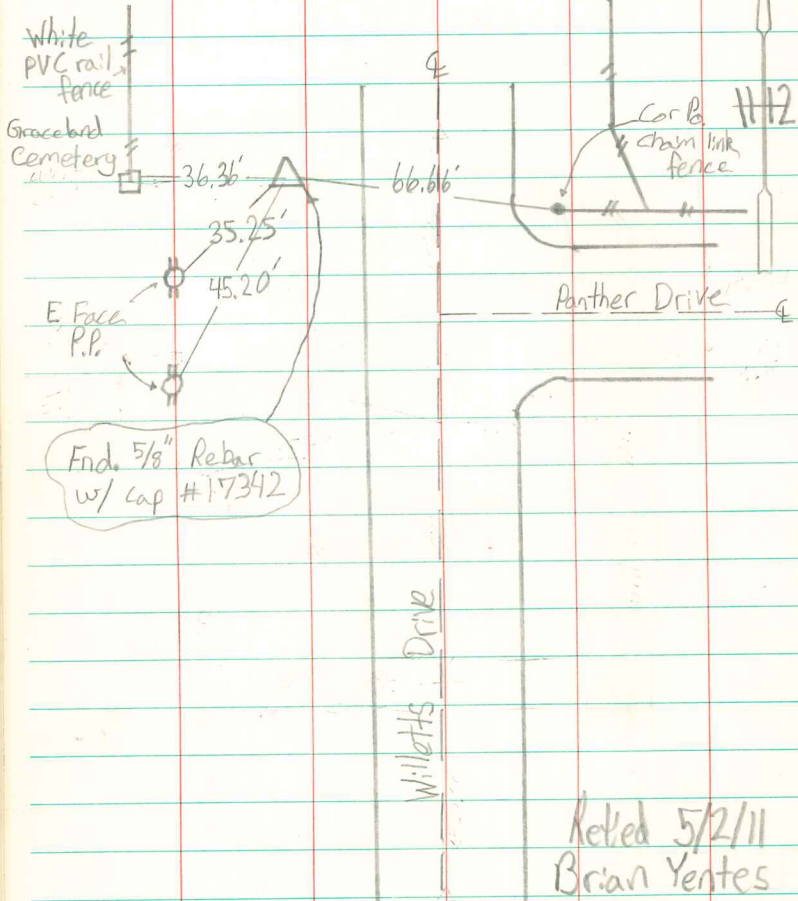

NW Corner SW⁴NW⁴

Sec 12-75-20

N

Reked 5/2/11
Brian Yentes

House #306

0.37' by