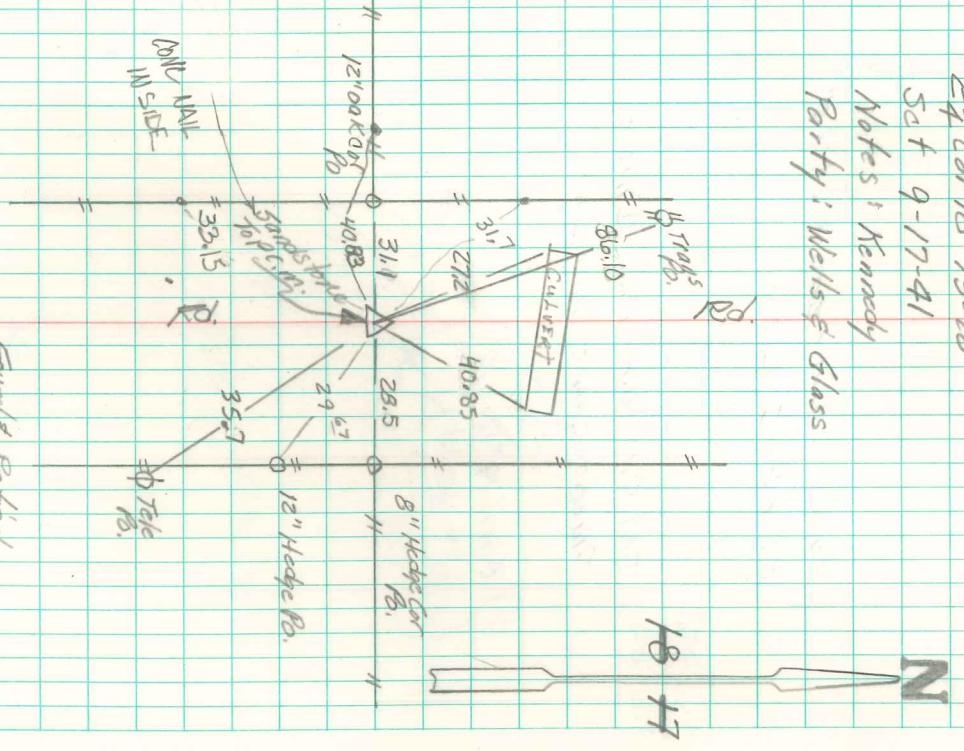

Found 2-sandstones one 12"x18"x6"
& Broken Concrete

Set cm. over 1-sandstone &
Placed Sand Stone over cm.

EF Cor 18-75-20
Set 9-17-41
Notes: Kennedy
Party: Wells & Glass

Found & Retied
1/25/97 Frank Norton #501
9/20/98 Lemmy Neufinger