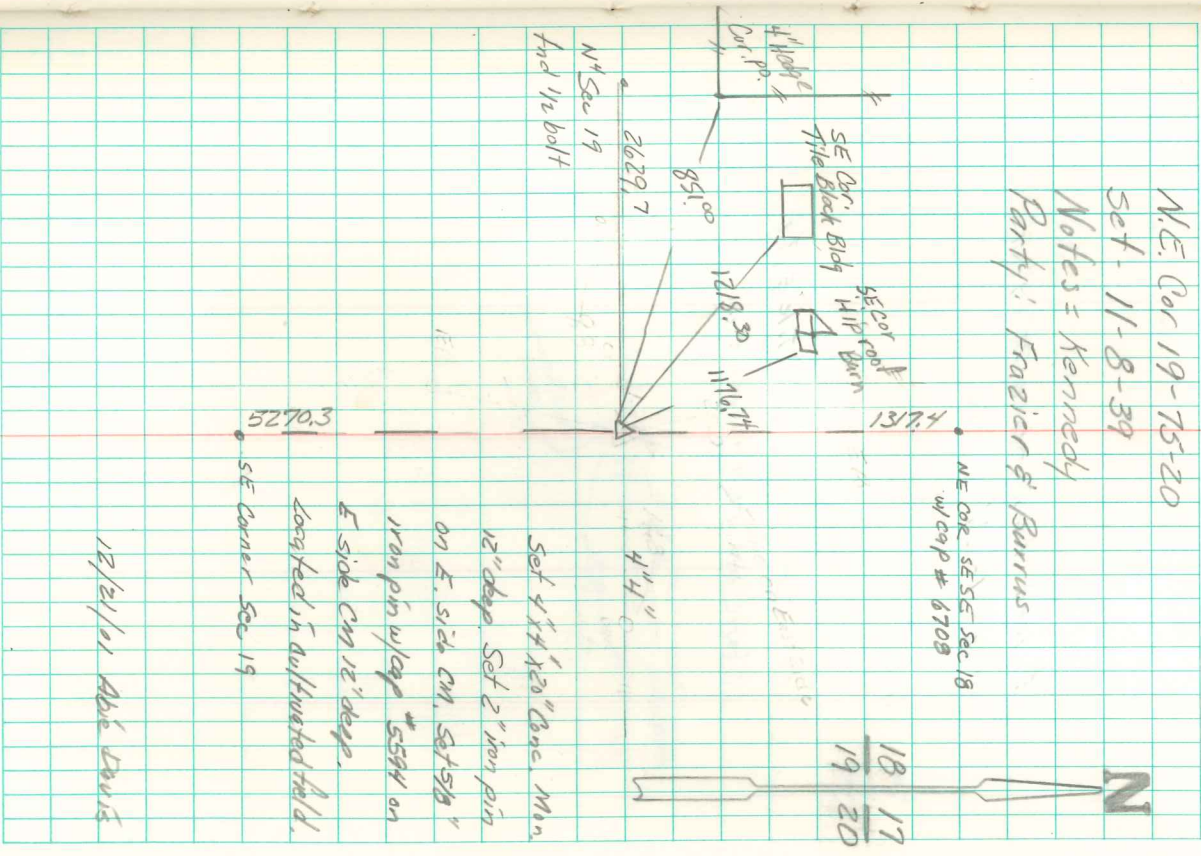

Found Granit Rock 14" x 10" x 8"  
 & Broken Lime Rock over  
 2-2" D Tile

Set C.M. over 1-2" D Tile & Flat  
 Stone on East Side of C.M.

N.E. Cor 19-75-20  
 Set. 11-8-39  
 Notes = Kennedy  
 Party: Frazier & Burrus

Set 4 1/4 x 20" Bone Man  
 12" deep Set 2" iron pin  
 on E. side CM, Set 1/8"  
 iron pin w/ cap # 5544 on  
 E side CM 12" deep.  
 Located in unharmed field.  
 SE corner Sec 19  
 12/21/01 Abbe Davis