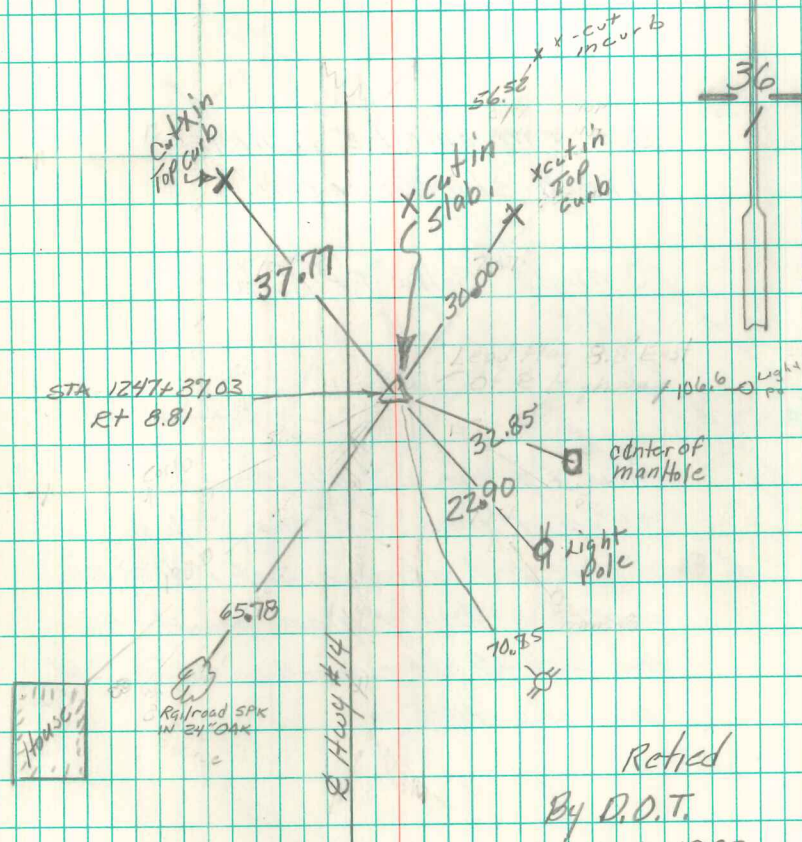

Found lime rock 10"x6"x4"
over 2-2" D tile

Set C.M. over 1-2" D tile.

N¹/₄ cor 1-75-20

Set - 9-26-40

Notes - Kennedy

Party = Wells, Burrus, Crozier

Retied

By D.O.T.

Nov. 1, 1983

8.81 Rt of Sta 1247+37.03

12/10/87 Leroy

12/31/83