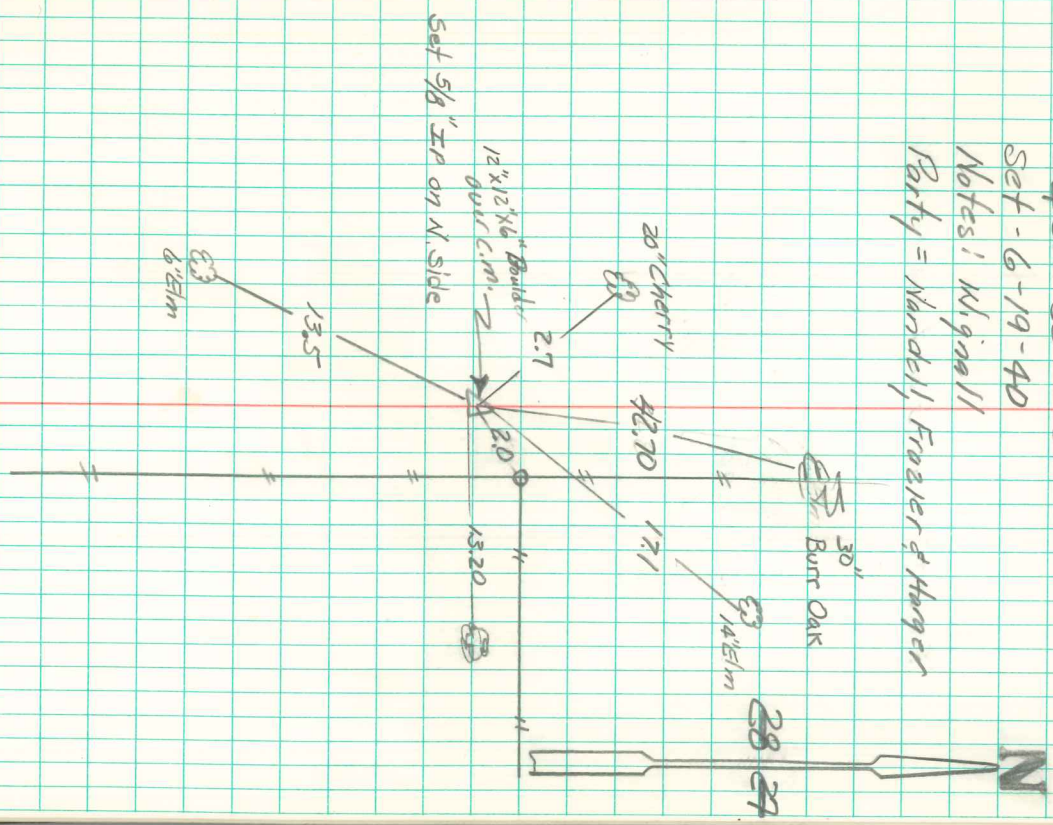

Round Field Boulder 12"x12"x6"
 & 1 1/2" x 2" round tile

Set C.M. over tile & Pat Boulder
 on top

E 1/4 Cor 28-75-20

Set - 6-19-40

Notes: Wignall

Party = Wandell, Frozier & Hanger

Revised 11/21/96 Abie Davis