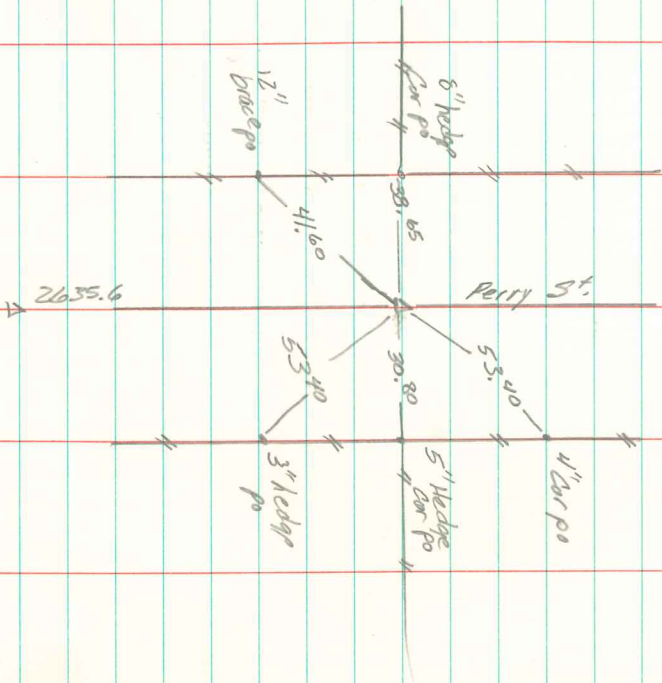

NW Corner
Sec 28 75-20

Set 5/8" iron pin 1/4" cap # 5594
3" loop. Alice Davis 11/22/00