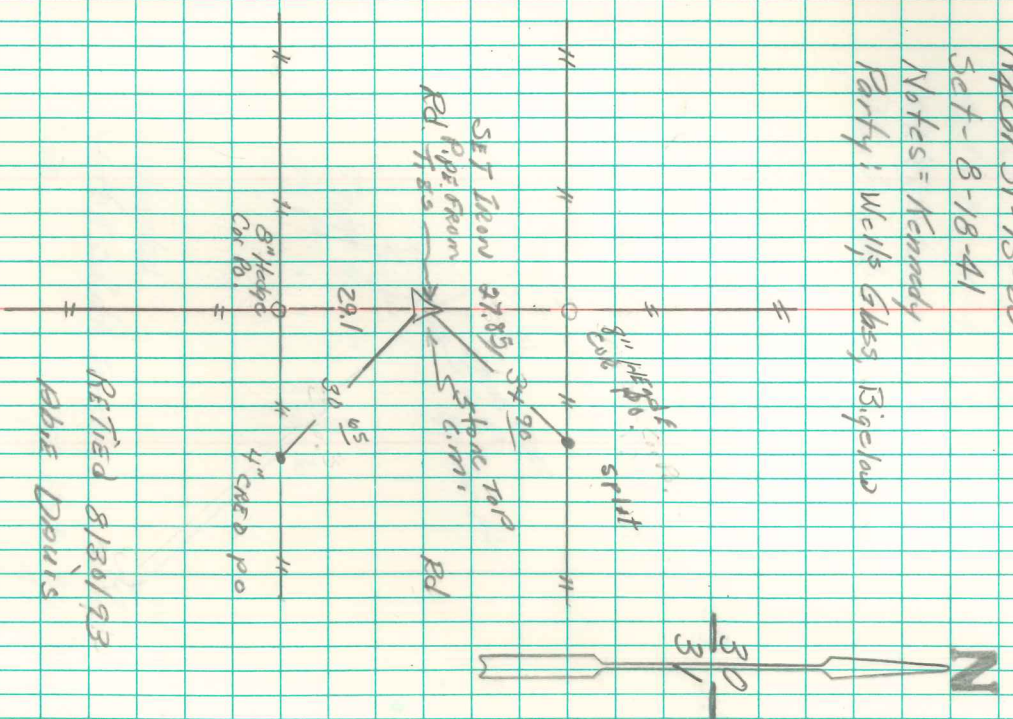

Found sandstone 10" X 10" X 3"
over 2-2 1/2" D. Tlc

Set. = c.m. over 1-2 1/2" D. Tlc &
Set Stone Tap c.m.

N. Cor 31-75-20
Set - 8-18-41
Notes = Kennedy
Party: Wells, Gibbs, Bigelow

RETIRED 8/30/93
Abie Davis