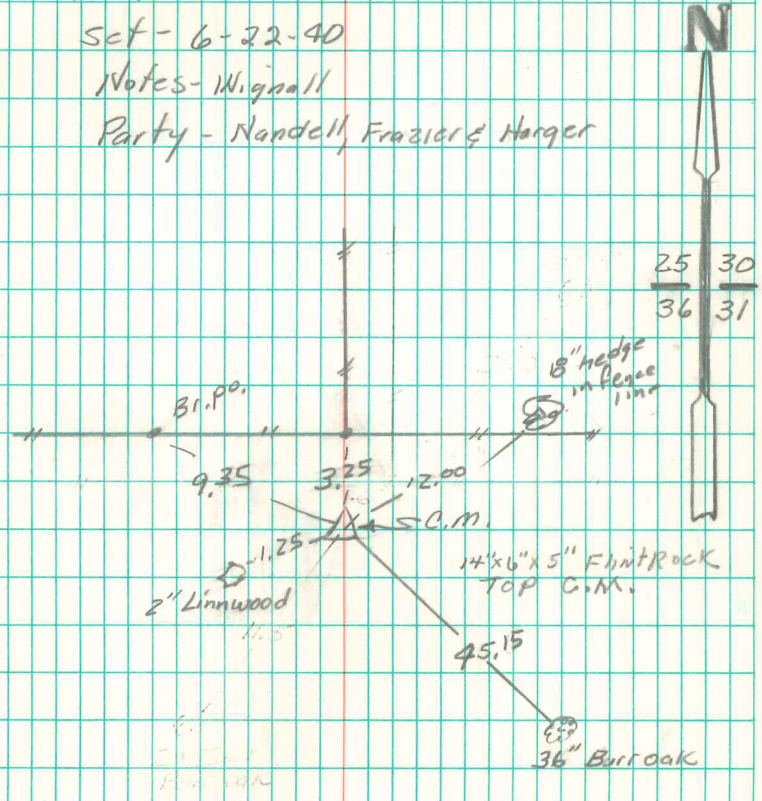

Found Yellow Flint Rock 14x6"x5"

Set C.M. over sandstone

N.E. Cor 36-75-20  
Set - 6-22-40  
Notes - Wignall  
Party - Nandell, Frazier & Harger

End Conc Man 6" deep  
Set 5/8" iron Pin w/cap  
on S. side C.M.  
Abie Davis 5/18/05