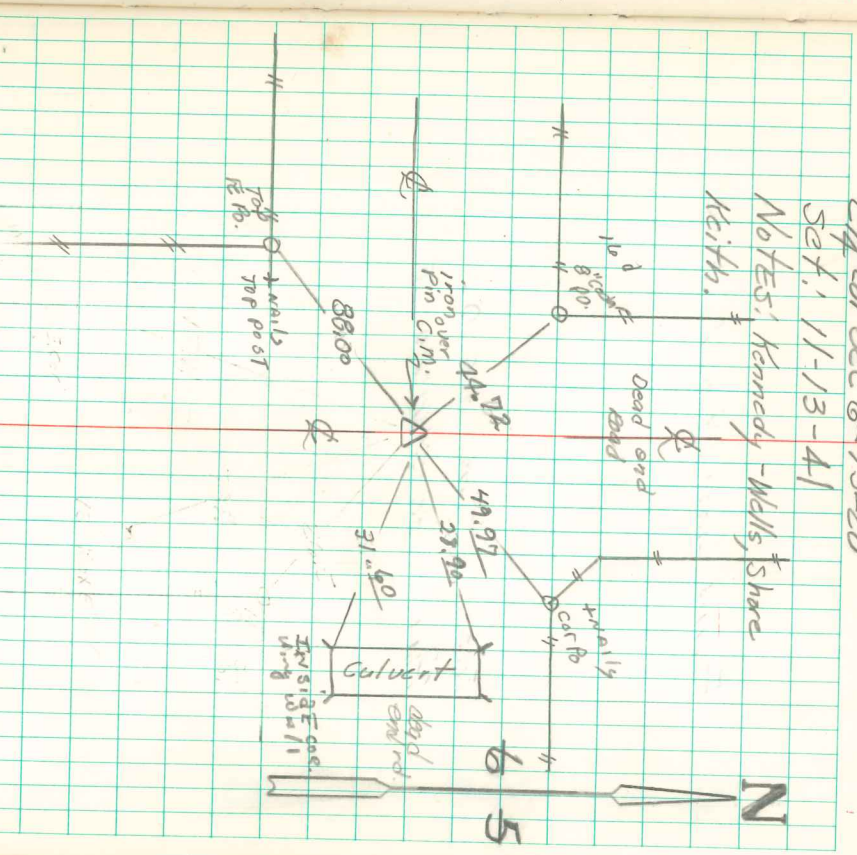

Found Iron Rod $\frac{1}{2}$ " x 18" long
 & stake

Set Mon over 1-3" ϕ tie
 standing on END. We put a
 sandstone 10" x 8" x 3" on top Mon;

Iron Rod on North side Mon.

Elk Car sec 6-75-20

Set: 11-13-41

Notes: Kennedy - Wells, Share
 Keith.

FOUND - TIES GOODY NAVY 1881
 Dragon Stone

Refiled 4/9/92
 Abio Davis

Refiled 1 June 93
 IDOT. 4/14/2000 IDOT