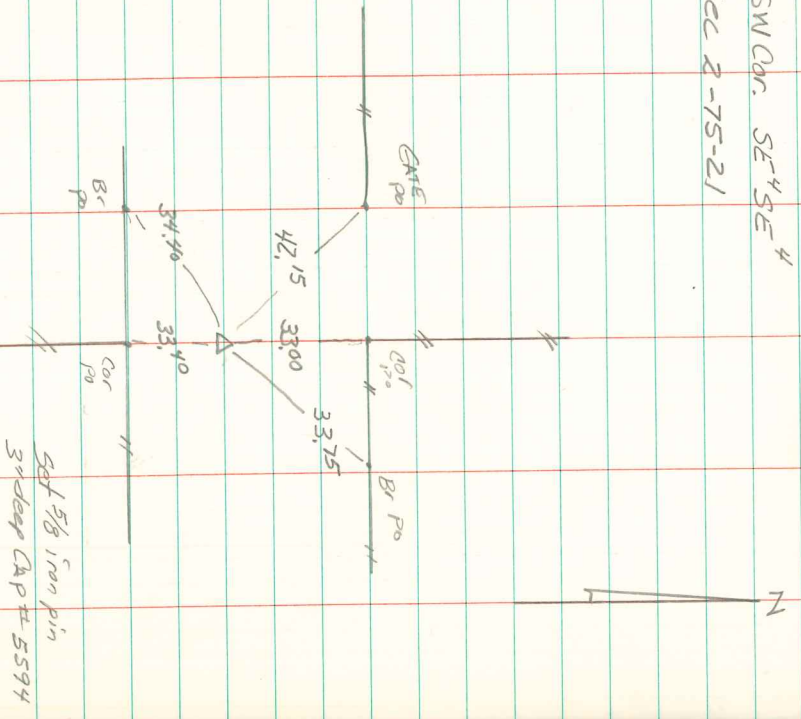

SW Cor. SE⁴ SE⁴
Sec 2-75-21

Set 5/8 iron pin
3rd deep CAP # 5594

Abbe Davis 5/14/04