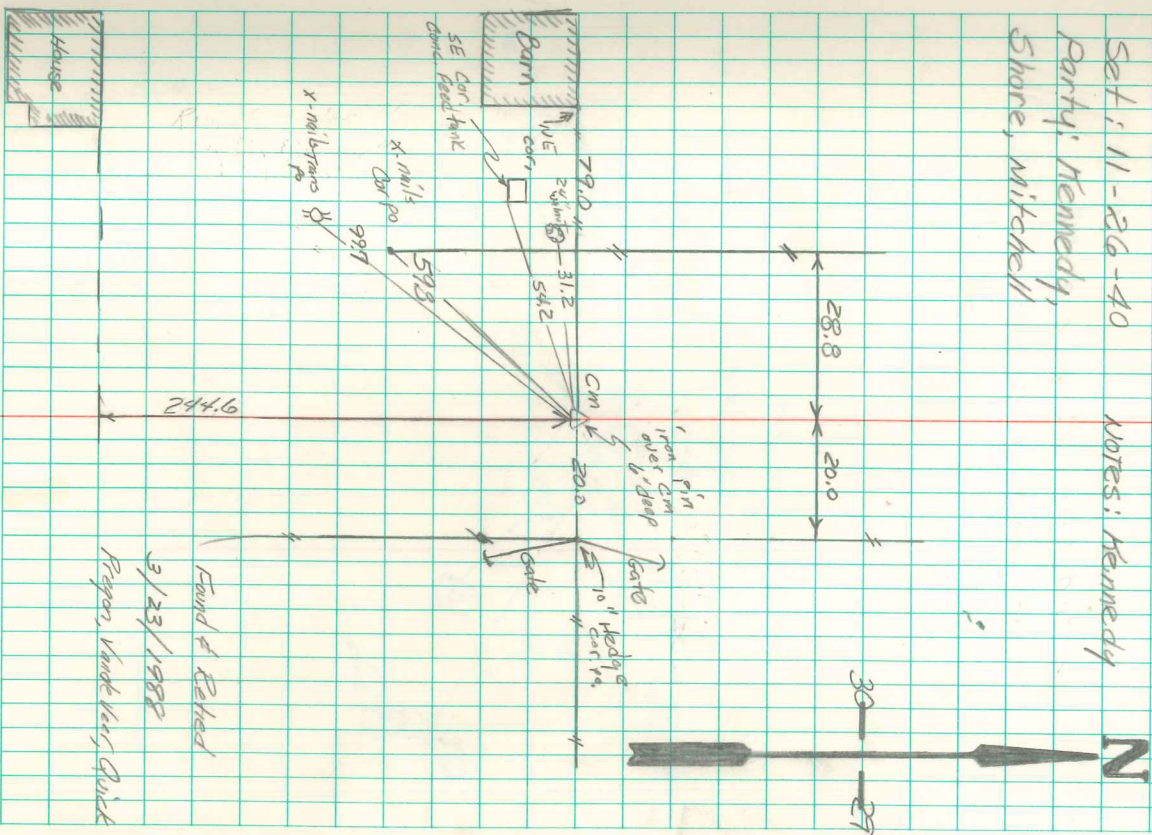

Found sandstone 16" x 8" x 4"
 over 1-brick standing on end
 and some pieces of brick,
 Right where we set mon.

Set mon. on brick lying down
 Top Mon. 19" under top road
 bed. ~~Set on top stone~~
 3/4" Iron pin on top Mon

E 1/4 Cor. 30-75-21
 Set: 11-26-40
 Party: Kennedy,
 Shore, Mitchell

Notes: Kennedy

Found & Eked
 3/23/1982
 Rogers, Wade, Quirk