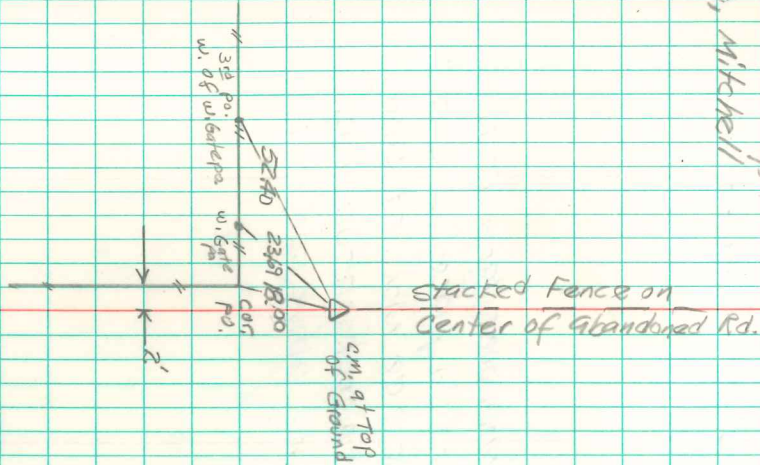

Found sandstone 9" x 8" x 4"  
Right where we set man.

Set man, on stone lowered  
in place. Top man, 6" under  
surface. Put gray sandstone  
on top man, sticking out top  
surface.

U.W. CON. 81-75-21

Set 11-27-40

Party: Kennedy,  
Shore, Mitchell

Notes: Kennedy

Had cm 20" deep directly  
below N-S fence. Set 5/8"  
iron pin w/cap over cm.  
Abie Davis 8/23/01