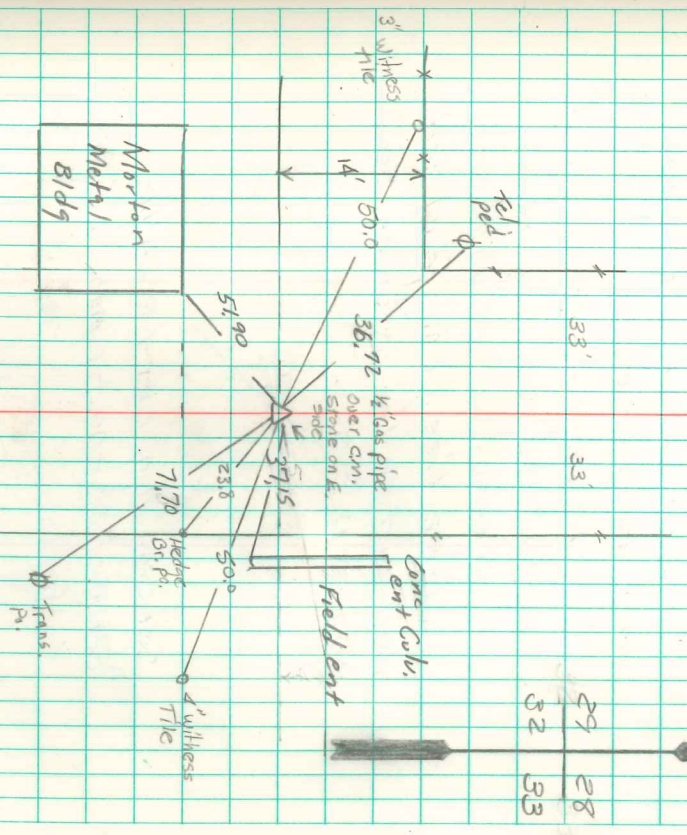

N.E. Cor 32-75-21
 Set 14-8-41
 Parly; Kennedy, Mandell
 Elsberry, Barker

Notes: Kennedy

Found & retied 3/25/02 Mike Davis

Found large granite bolder
 18" x 12" x 11" over 2-2 1/2" round
 tile (Watkins tile)
 Right where we set man.

Man. Marked E 1/4 Cor 32 32 33
 Should be N.E. Cor. 32

Set Man, over 1-2 1/2" round tile
 lowered in place bolder on top
 bolder 6" under surface.