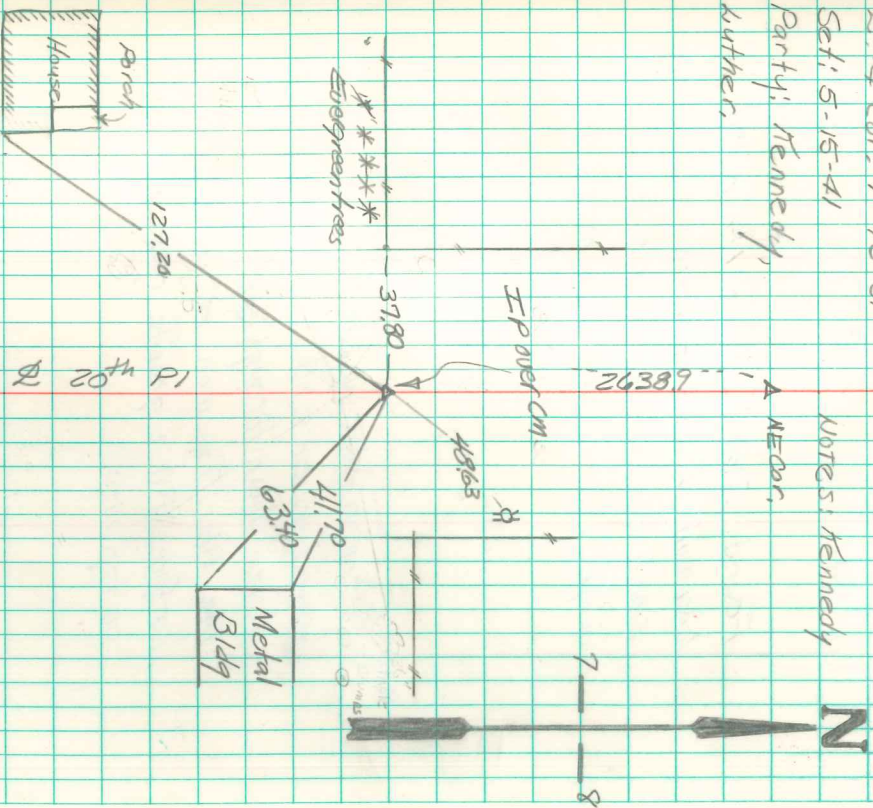

Found lime rock broken 9"-6"-6"
over 2-2" A tile. (Watkins tile)
Right where we set mon.

Set mon. over 1-2" A tile lowered
in place. Top mon. 18" under surface.

E. & Con. 7-75-21

Set. 5-15-41

Party: Kennedy,
Kuther.

Notes: Kennedy

7/29/07 Abie Davis