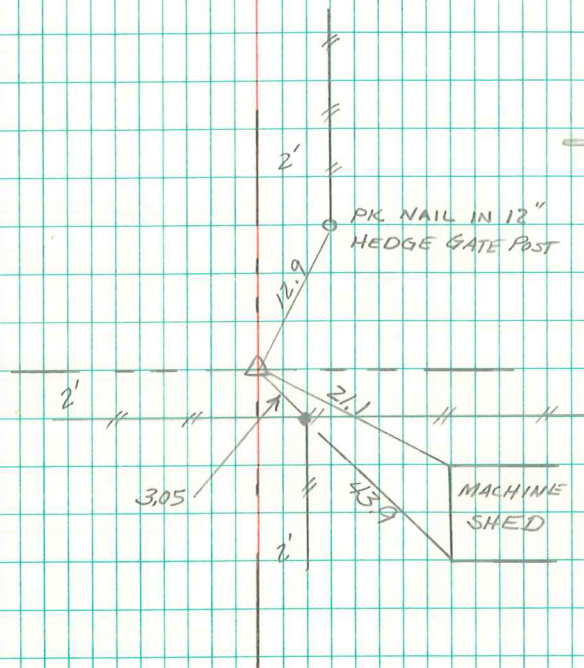

SW COR SE-NW

23-76-19

1 APRIL 1999

FO OLD 1" SOLID FOD PUSHED OVER
 of fence. Set rod upright. Rod location
 fits dimension East to SW Cor. Lot 18
 and North to SW Cor Lot 17
 Lakeview Subdivision.

Randol Nugteren