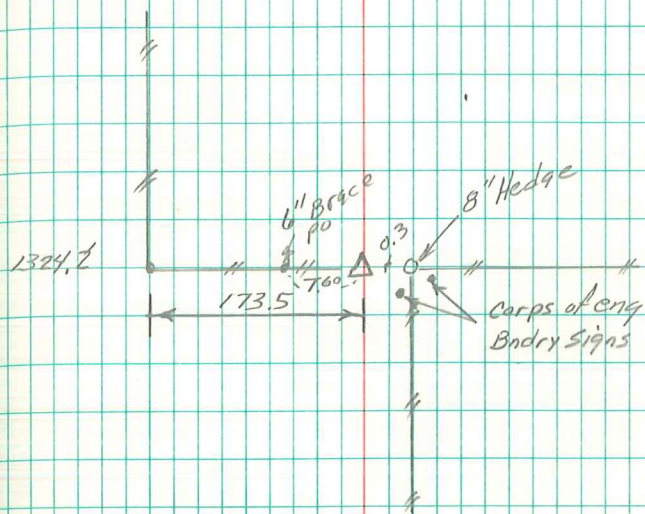

SE Corner SW⁴ NW⁴

Sec. 27-76-19

Found iron pin 0.3' West
of corner.

1/29/02 Abie Davis