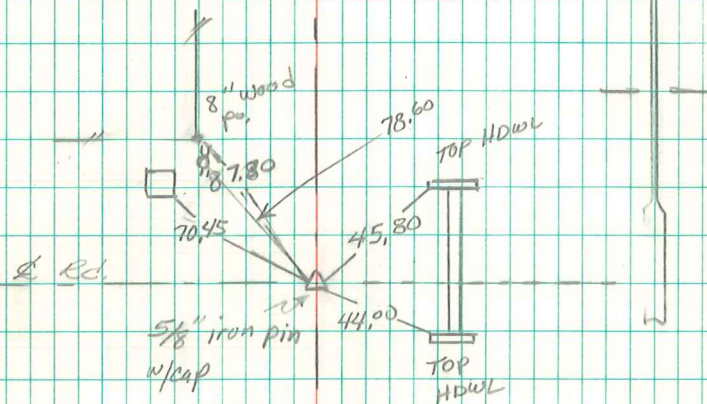

SE CORNER SW⁴SW⁴

SEC. 30-76-19

4/20/95

Abie Davis

Retied 9/22/99