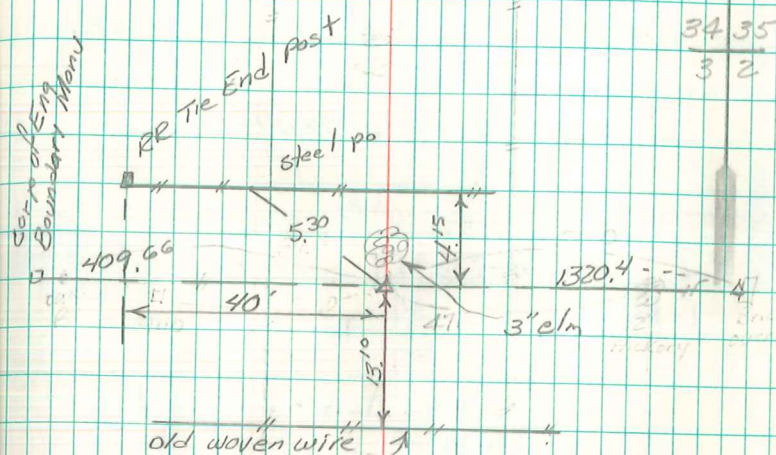

S10 corral, NE⁴NE⁴ cor 3-76-19

set $\frac{5}{8}$ " iron pin
w/ cap # 5594
Abie Davis 1/28/04