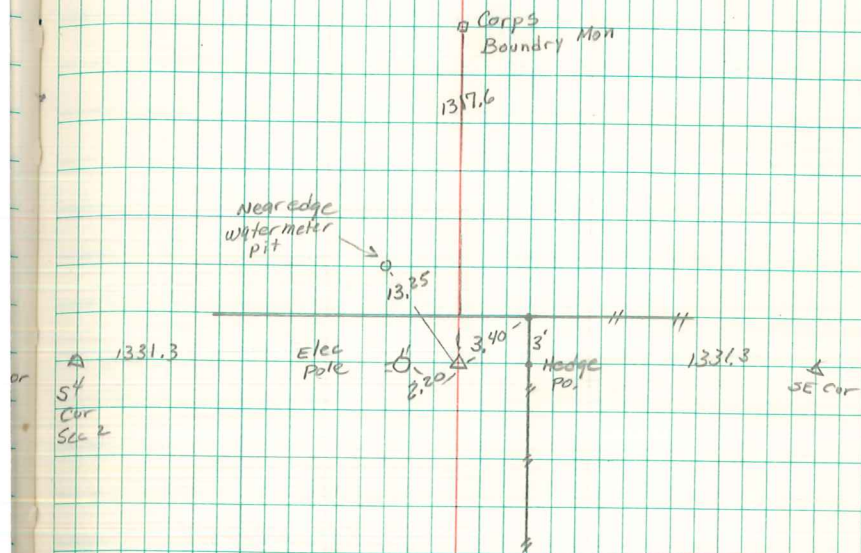

SW Corner SE⁴SE⁴

Sec 2 - 76 - 20

N
↑

Set 5/8" iron pin w/ cap 5594
Abie Davis 4/5/04