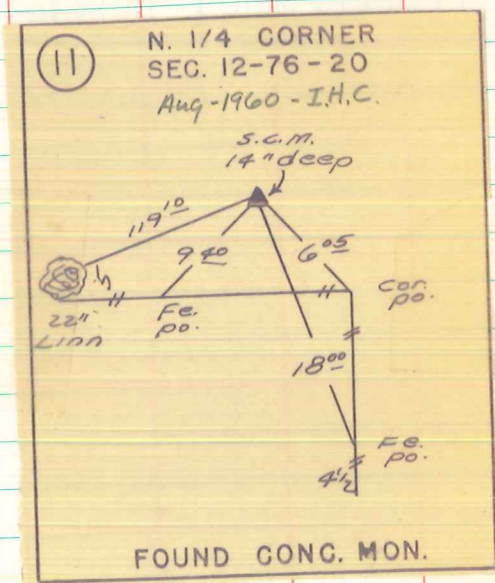

Found 2-2" Horse shoe tile
& Granite stone 8"x12"x19"

Set C.M.

N¹/₄ cor sec 12-76-20

18

Set Dec 26-39

Notes: Jackson-Thomas

N

12