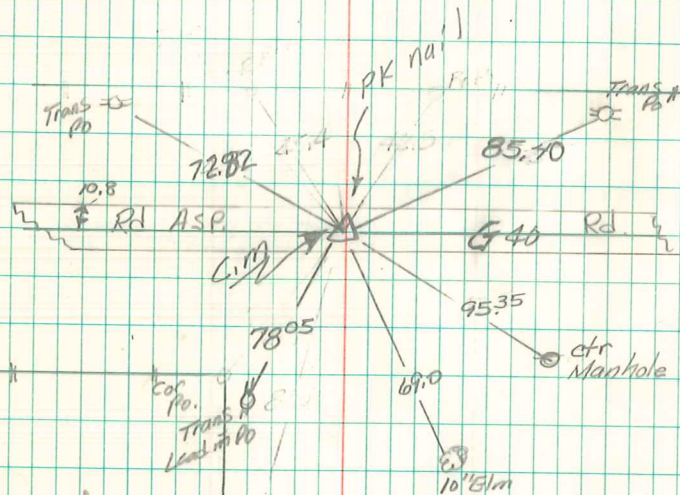

Found 1" Gas Pipe 14" Long

set c.m. over 1-2" D Tile & Gas Pipe

E¹/₄ Cor 18-76-20

Set- 5-23-41

Notes- Kennedy

Party- Wells, Burrows Glass

N

18 17

Set PK Nail from
old ties 12/2/96
Abe Davis
2/3/97