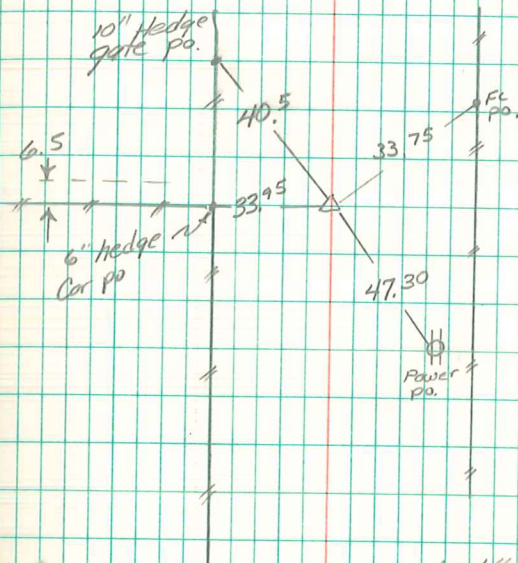

SW Corner NW<sup>4</sup>NE<sup>4</sup>

SEC 18-76-20

Set 5/8" iron pin

w/cap

12/2/96 Abie Davis