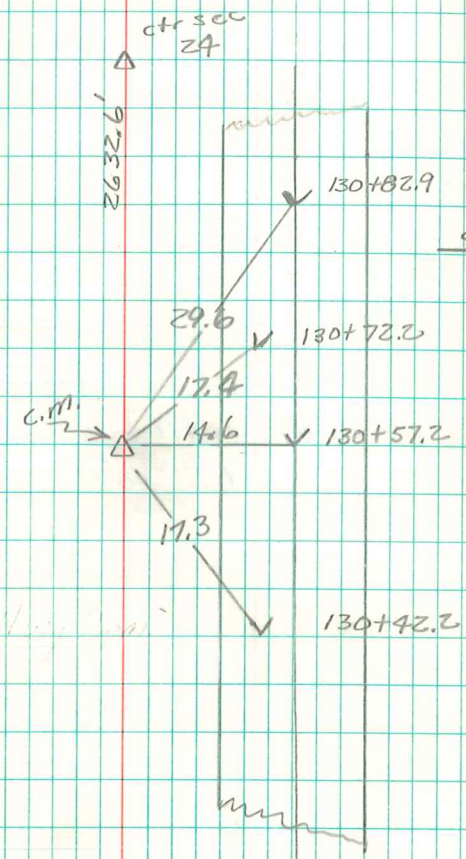

RE-TIED 3/5/12
 CRAIG J. STEFFENMEIR

N. 1/4 Cor sec 25-76-20
 Set -
 Notes -

NEW TIE